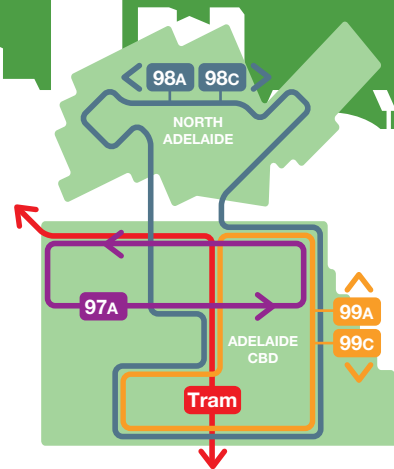

## EXPLORE ADELAIDE BY BUS

NEW 97A

Temporary service linking the old RAH with the new RAH

Effective 3 September 2017

The large loop (98A and 98C) connects North Adelaide and the city seven days a week, while the small loop (99A and 99C) connects the inner city areas on weekdays. Together the two loops provide a service every 15 minutes on weekdays.

The temporary 97A anti-clockwise loop service will operate from stop R1 North Terrace, opposite the old Royal Adelaide Hospital along North Terrace to stop Y2 opposite the new Royal Adelaide Hospital operating every 30 minutes between 7.15am and 7.15pm on weekdays and 8.15am to 6.15pm on weekends and public holidays.

# ADELAIDE CITY MAP

- 97A route & stops
- 98A & 98C route & stops
- 99A & 99C route & stops
- ● ● Bus stop relating to timetable
- 98A, 98C, 99A & 99C route & stops
- - - ● - - - Tram line & stops
- - - ● - - - Train line & stations
- Shopping & cultural precinct
- Adelaide Metro Infocentre
- + Hospital
- Visitor Information Centre