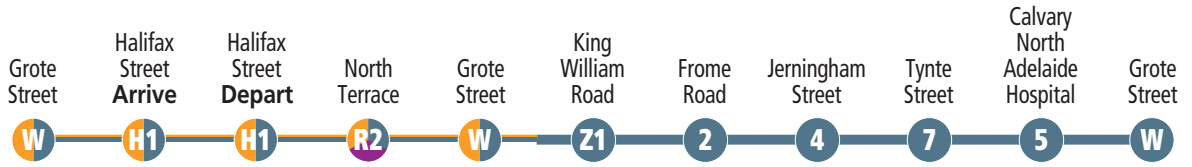

## USING THE SERVICE

The free City Connector bus service runs on two loops – an inner city loop and an extended loop around North Adelaide providing a link to popular attractions, shopping, dining and destinations.

### New Royal Adelaide Hospital and medical precinct

The New Royal Adelaide Hospital is located at the corner of North Terrace and West Terrace, at the western end of the city. Also located in this precinct is the South Australian Health and Medical Research Institute and Adelaide Dental Hospital.

### Central Market and Chinatown

Located in the city's premier food district, Chinatown sits between Gouger and Grote Streets, next to the Adelaide Central Market, which supplies a diverse range of fresh produce to the precinct's restaurants, kitchens and food courts.

## Anti-clockwise service

<b>CITY</b>	<b>NORTH ADELAIDE</b>
-------------	-----------------------