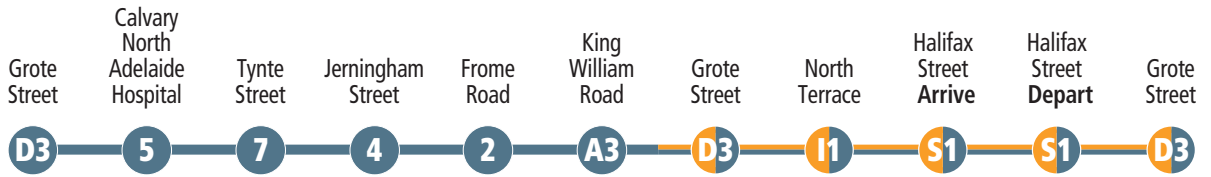

98c

99c

Clockwise service

NORTH ADELAIDE

CITY

Monday to Friday

		Grote Street	Calvary North Adelaide Hospital	Tynte Street	Jerningham Street	Frome Road	King William Road	Grote Street	North Terrace	Halifax Street Arrive	Halifax Street Depart	Grote Street
AM	98c	7.00	7.14	7.20	7.25	7.28	7.34	-	7.40	7.48	7.52	8.00
	99c	-	-	-	-	-	-	8.15	8.25	8.33	8.37	8.45
	98c	8.00	8.14	8.20	8.25	8.28	8.34	-	8.40	8.48	8.52	9.00
	99c	-	-	-	-	-	-	8.45	8.55	9.03	9.07	9.15
	98c	8.30	8.44	8.50	8.55	8.58	9.04	-	9.10	9.18	9.22	9.30
	99c	-	-	-	-	-	-	9.15	9.25	9.33	9.37	9.45
	98c	9.00	9.14	9.20	9.25	9.28	9.34	-	9.40	9.48	9.52	10.00
	99c	-	-	-	-	-	-	9.45	9.55	10.03	10.07	10.15
	98c	9.30	9.44	9.50	9.55	9.58	10.04	-	10.10	10.18	10.22	10.30
	99c	-	-	-	-	-	-	10.15	10.25	10.33	10.37	10.45
	98c	10.00	10.14	10.20	10.25	10.28	10.34	-	10.40	10.48	10.52	11.00
	99c	-	-	-	-	-	-	10.45	10.55	11.03	11.07	11.15
	98c	10.30	10.44	10.50	10.55	10.58	11.04	-	11.10	11.18	11.22	11.30
	99c	-	-	-	-	-	-	11.15	11.25	11.33	11.37	11.45
	98c	11.00	11.14	11.20	11.25	11.28	11.34	-	11.40	11.48	11.52	12.00
	99c	-	-	-	-	-	-	11.45	11.55	12.03	12.07	12.15
PM	98c	11.30	11.44	11.50	11.55	11.58	12.04	-	12.10	12.18	12.22	12.30
	99c	-	-	-	-	-	-	12.15	12.25	12.33	12.37	12.45
	98c	12.00	12.14	12.20	12.25	12.28	12.34	-	12.40	12.48	12.52	1.00
	99c	-	-	-	-	-	-	12.45	12.55	1.03	1.07	1.15
	98c	12.30	12.44	12.50	12.55	12.58	1.04	-	1.10	1.18	1.22	1.30
	99c	-	-	-	-	-	-	1.15	1.25	1.33	1.37	1.45
	98c	1.00	1.14	1.20	1.25	1.28	1.34	-	1.40	1.48	1.52	2.00
	99c	-	-	-	-	-	-	1.45	1.55	2.03	2.07	2.15
	98c	1.30	1.44	1.50	1.55	1.58	2.04	-	2.10	2.18	2.22	2.30
	99c	-	-	-	-	-	-	2.15	2.25	2.33	2.37	2.45
	98c	2.00	2.14	2.20	2.25	2.28	2.34	-	2.40	2.48	2.52	3.00
	99c	-	-	-	-	-	-	2.45	2.55	3.03	3.07	3.15
	98c	2.30	2.44	2.50	2.55	2.58	3.04	-	3.10	3.18	3.22	3.30
	99c	-	-	-	-	-	-	3.15	3.25	3.33	3.37	3.45
	98c	3.00	3.14	3.20	3.25	3.28	3.34	-	3.40	3.48	3.52	4.00
	99c	-	-	-	-	-	-	3.45	3.55	4.03	4.07	4.15
	98c	3.30	3.44	3.50	3.55	3.58	4.04	-	4.10	4.18	4.22	4.30
	99c	-	-	-	-	-	-	4.15	4.25	4.33	4.37	4.45
	98c	4.00	4.14	4.20	4.25	4.28	4.34	-	4.40	4.48	4.52	5.00
	99c	-	-	-	-	-	-	4.45	4.55	5.03	5.07	5.15
	98c	4.30	4.44	4.50	4.55	4.58	5.04	-	5.10	5.18	5.22	5.30
	99c	-	-	-	-	-	-	5.15	5.25	5.33	5.37	5.45
	98c	5.00	5.14	5.20	5.25	5.28	5.34	-	5.40	5.48	5.52	6.00
	99c	-	-	-	-	-	-	5.45	5.55	6.03	6.07	6.15
	98c	5.30	5.44	5.50	5.55	5.58	6.04	-	6.10	6.18	6.22	6.30
	99c	-	-	-	-	-	-	6.15	6.25	6.33	6.37	6.45
	98c	6.00	6.14	6.20	6.25	6.28	6.34	-	6.40	6.48	6.52	7.00
	99c	-	-	-	-	-	-	6.45	6.55	7.03	7.07	7.15
	98c	6.30	6.44	6.50	6.55	6.58	7.04	-	7.10	7.18	7.22	7.30
	99c	-	-	-	-	-	-	7.15	7.25	7.33	7.37	7.45
	98c	7.00	7.14	7.20	7.25	7.28	7.34	-	7.40	7.48	7.52	8.00

Friday only

PM	98c	7.30	7.44	7.50	7.55	7.58	8.04	-	8.10	8.18	8.22	8.30
	98c	8.00	8.14	8.20	8.25	8.28	8.34	-	8.40	8.48	8.52	9.00
	98c	8.30	8.44	8.50	8.55	8.58	9.04	-	9.10	9.18	9.22	9.30
	98c	9.00	9.14	9.20	9.25	9.28	9.34	-	9.40	9.48	9.52	10.00

All services are wheelchair accessible