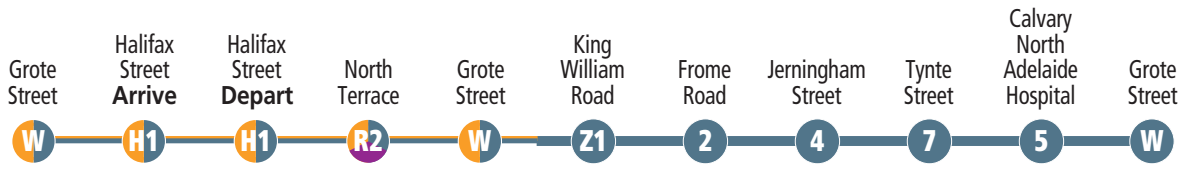

### New Royal Adelaide Hospital and medical precinct

The New Royal Adelaide Hospital is located at the corner of North Terrace and West Terrace, at the western end of the city. Also located in this precinct is the South Australian Health and Medical Research Institute and Adelaide Dental Hospital.

### Central Market and Chinatown

Located in the city's premier food district, Chinatown sits between Gouger and Grote Streets, next to the Adelaide Central Market, which supplies a diverse range of fresh produce to the precinct's restaurants, kitchens and food courts.

# ADELAIDE CITY MAP

- 97A route & stops
- 98A & 98C route & stops
- 99A & 99C route & stops
- ● ● Bus stop relating to timetable
- 98A, 98C, 99A & 99C route & stops
- - - ● - - - Tram line & stops
- - - ● - - - Train line & stations
- Shopping & cultural precinct
- Adelaide Metro Infocentre
- + Hospital
- Visitor Information Centre

## Anti-clockwise service

<b>CITY</b>	<b>NORTH ADELAIDE</b>
-------------	-----------------------