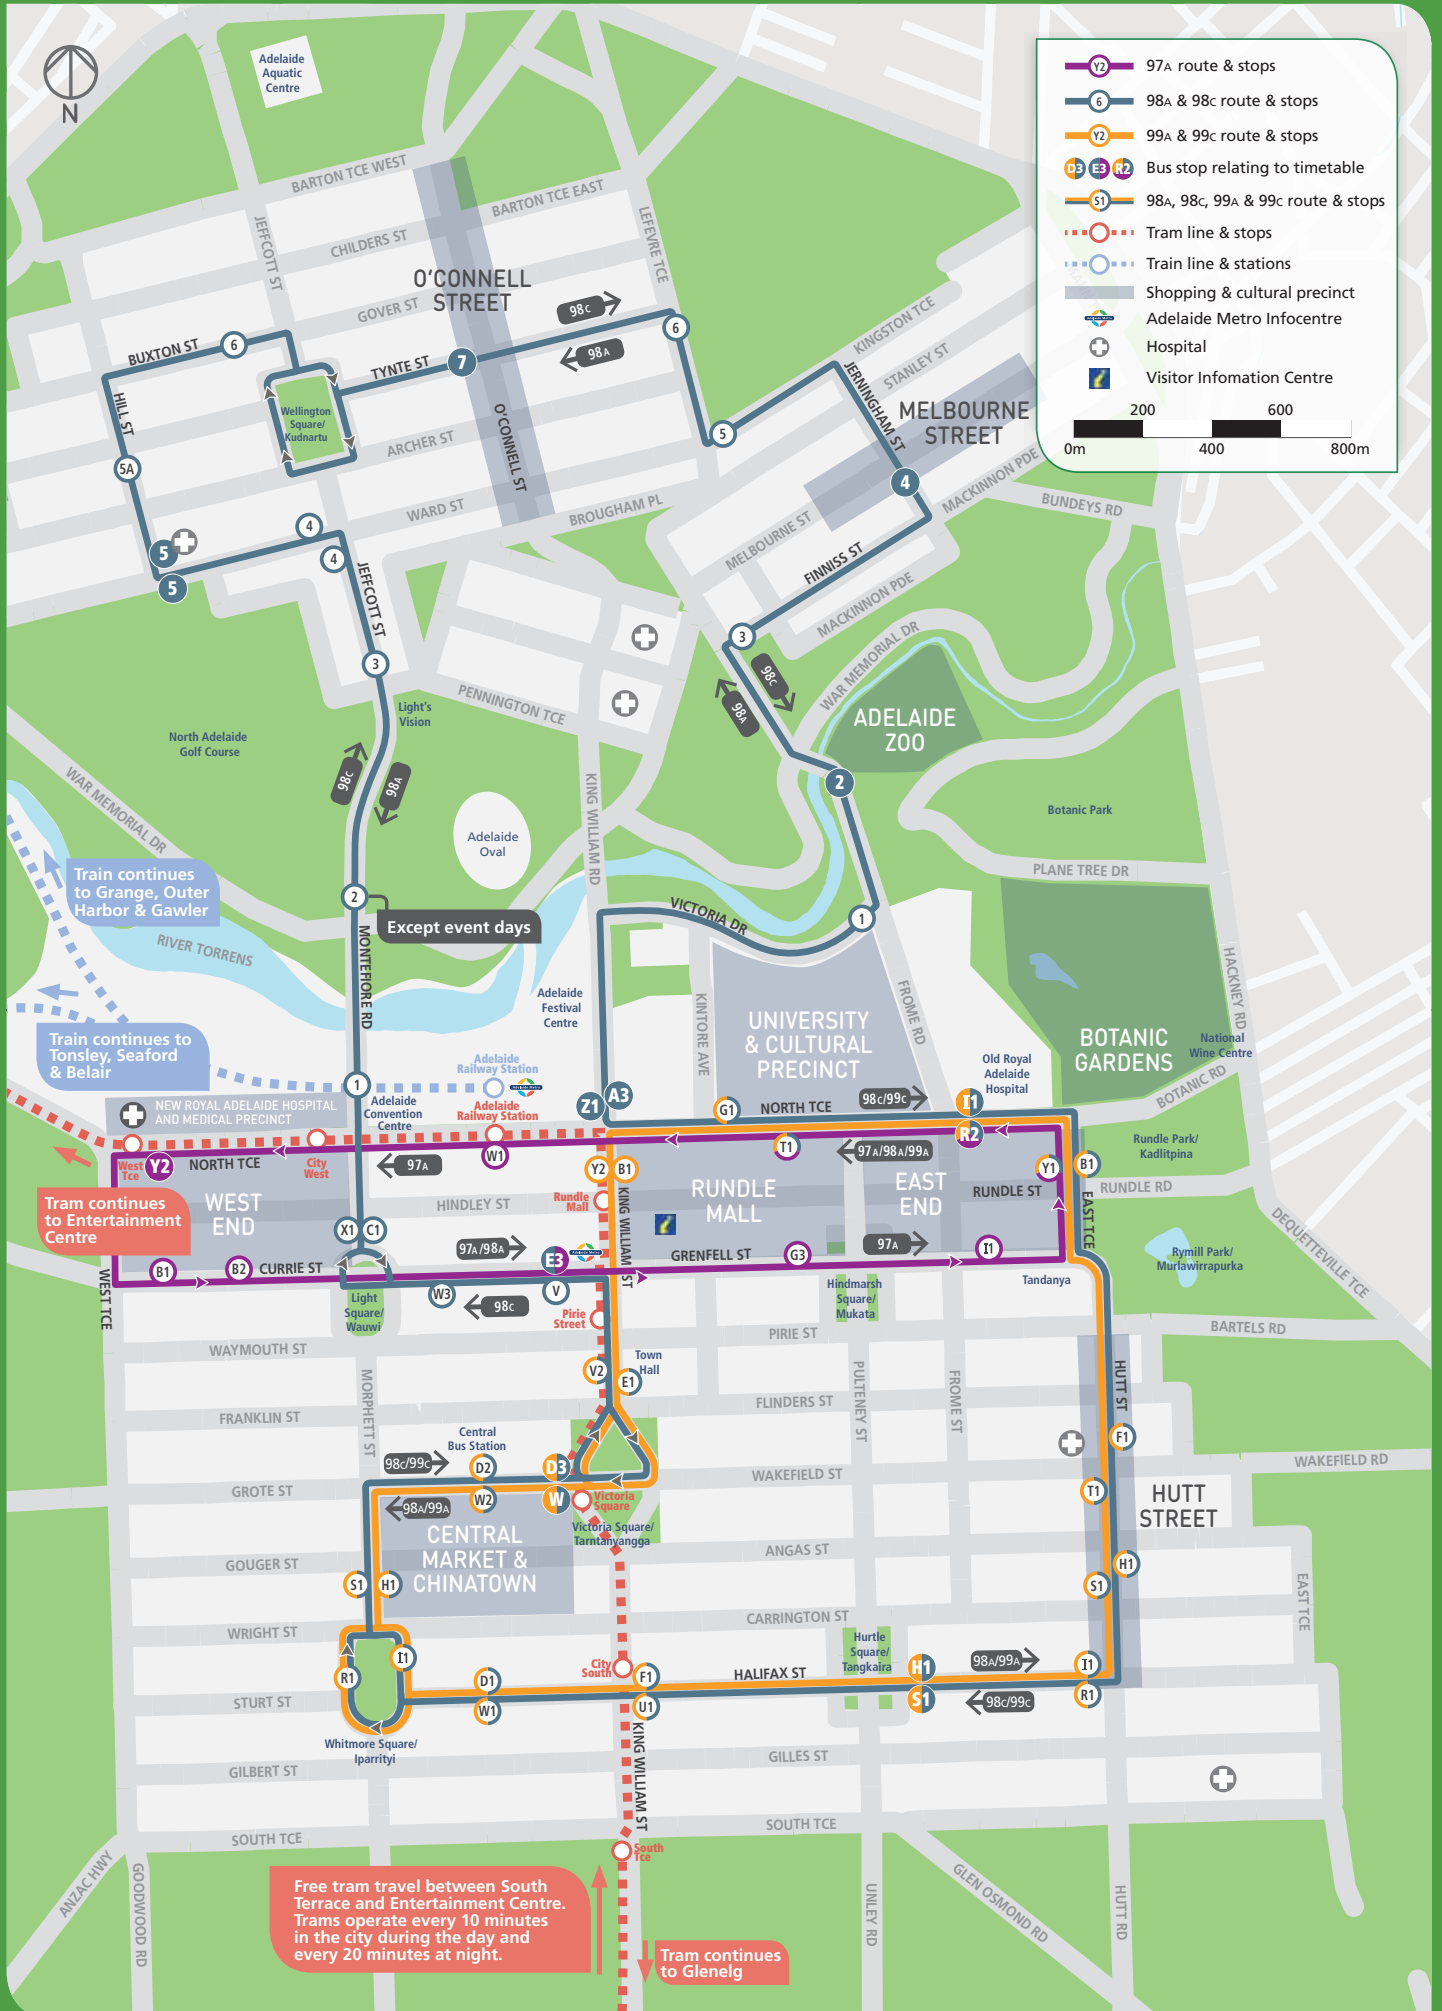

The temporary 97A anti-clockwise loop service will operate from stop R1 North Terrace, opposite the old Royal Adelaide Hospital along North Terrace to stop Y2 opposite the new Royal Adelaide Hospital operating every 30 minutes between 7.15am and 7.15pm on weekdays and 8.15am to 6.15pm on weekends and public holidays.

## KEY DESTINATIONS

### Central Market and Chinatown

Located in the city's premier food district, Chinatown sits between Gouger and Grote Streets, next to the Adelaide Central Market, which supplies a diverse range of fresh produce to the precinct's restaurants, kitchens and food courts.

# ADELAIDE CITY MAP

- 97A route & stops
- 98A & 98C route & stops
- 99A & 99C route & stops
- ● ● Bus stop relating to timetable
- 98A, 98C, 99A & 99C route & stops
- - - ● - - - Tram line & stops
- - - ● - - - Train line & stations
- Shopping & cultural precinct
- Adelaide Metro Infocentre
- + Hospital
- Visitor Information Centre