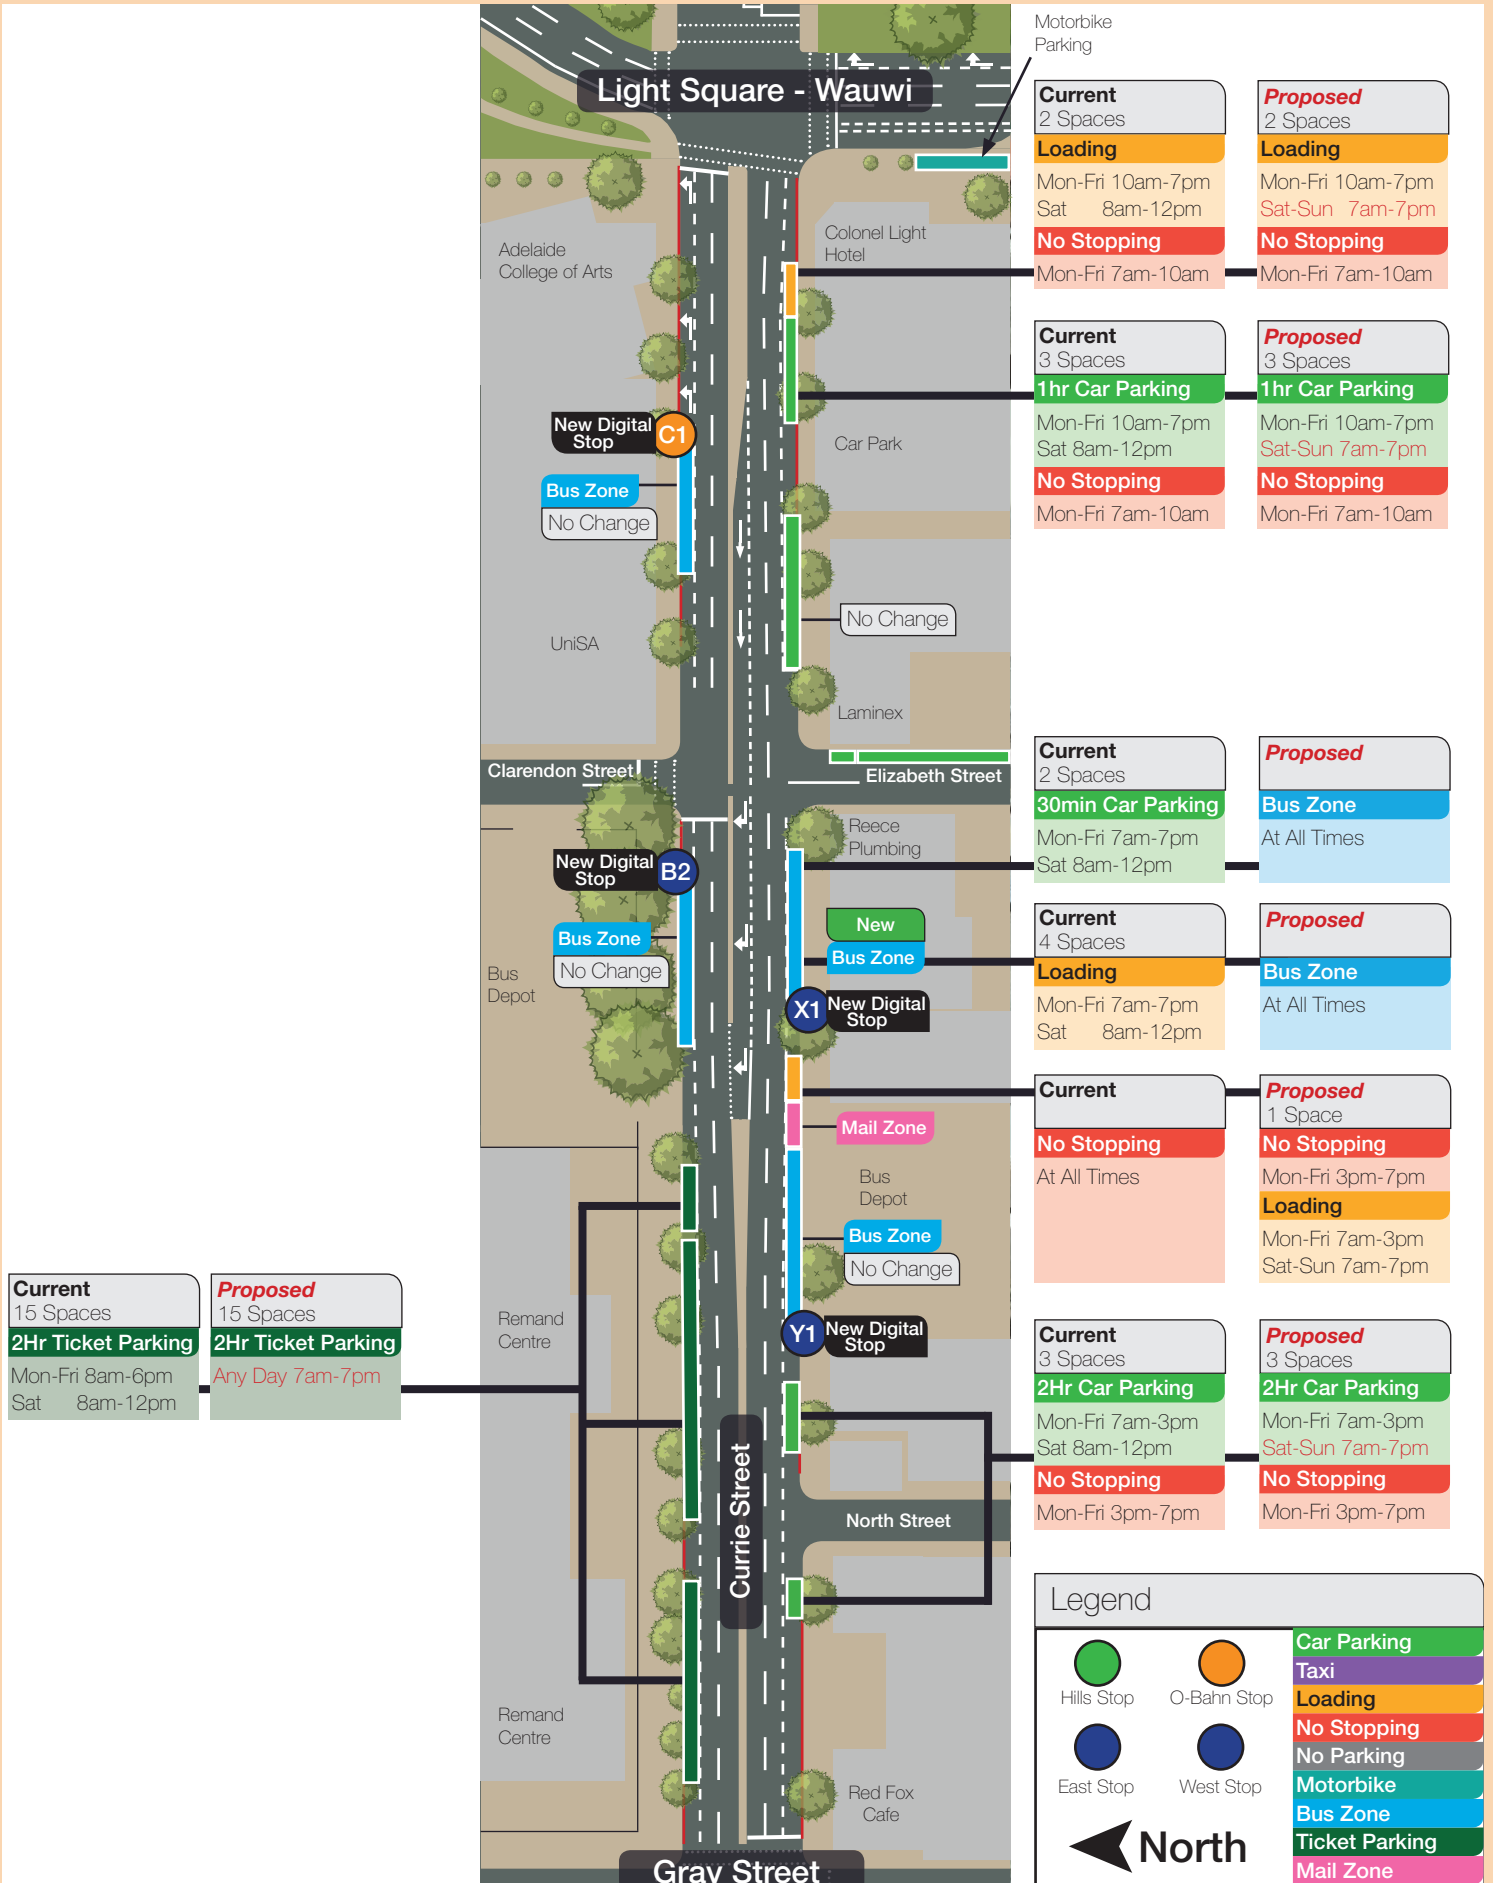

# Currie Street

## Light Square - Gray Street

Map Location

Government of South Australia  
Department of Planning,  
Transport and Infrastructure

CITY OF  
ADELAIDE