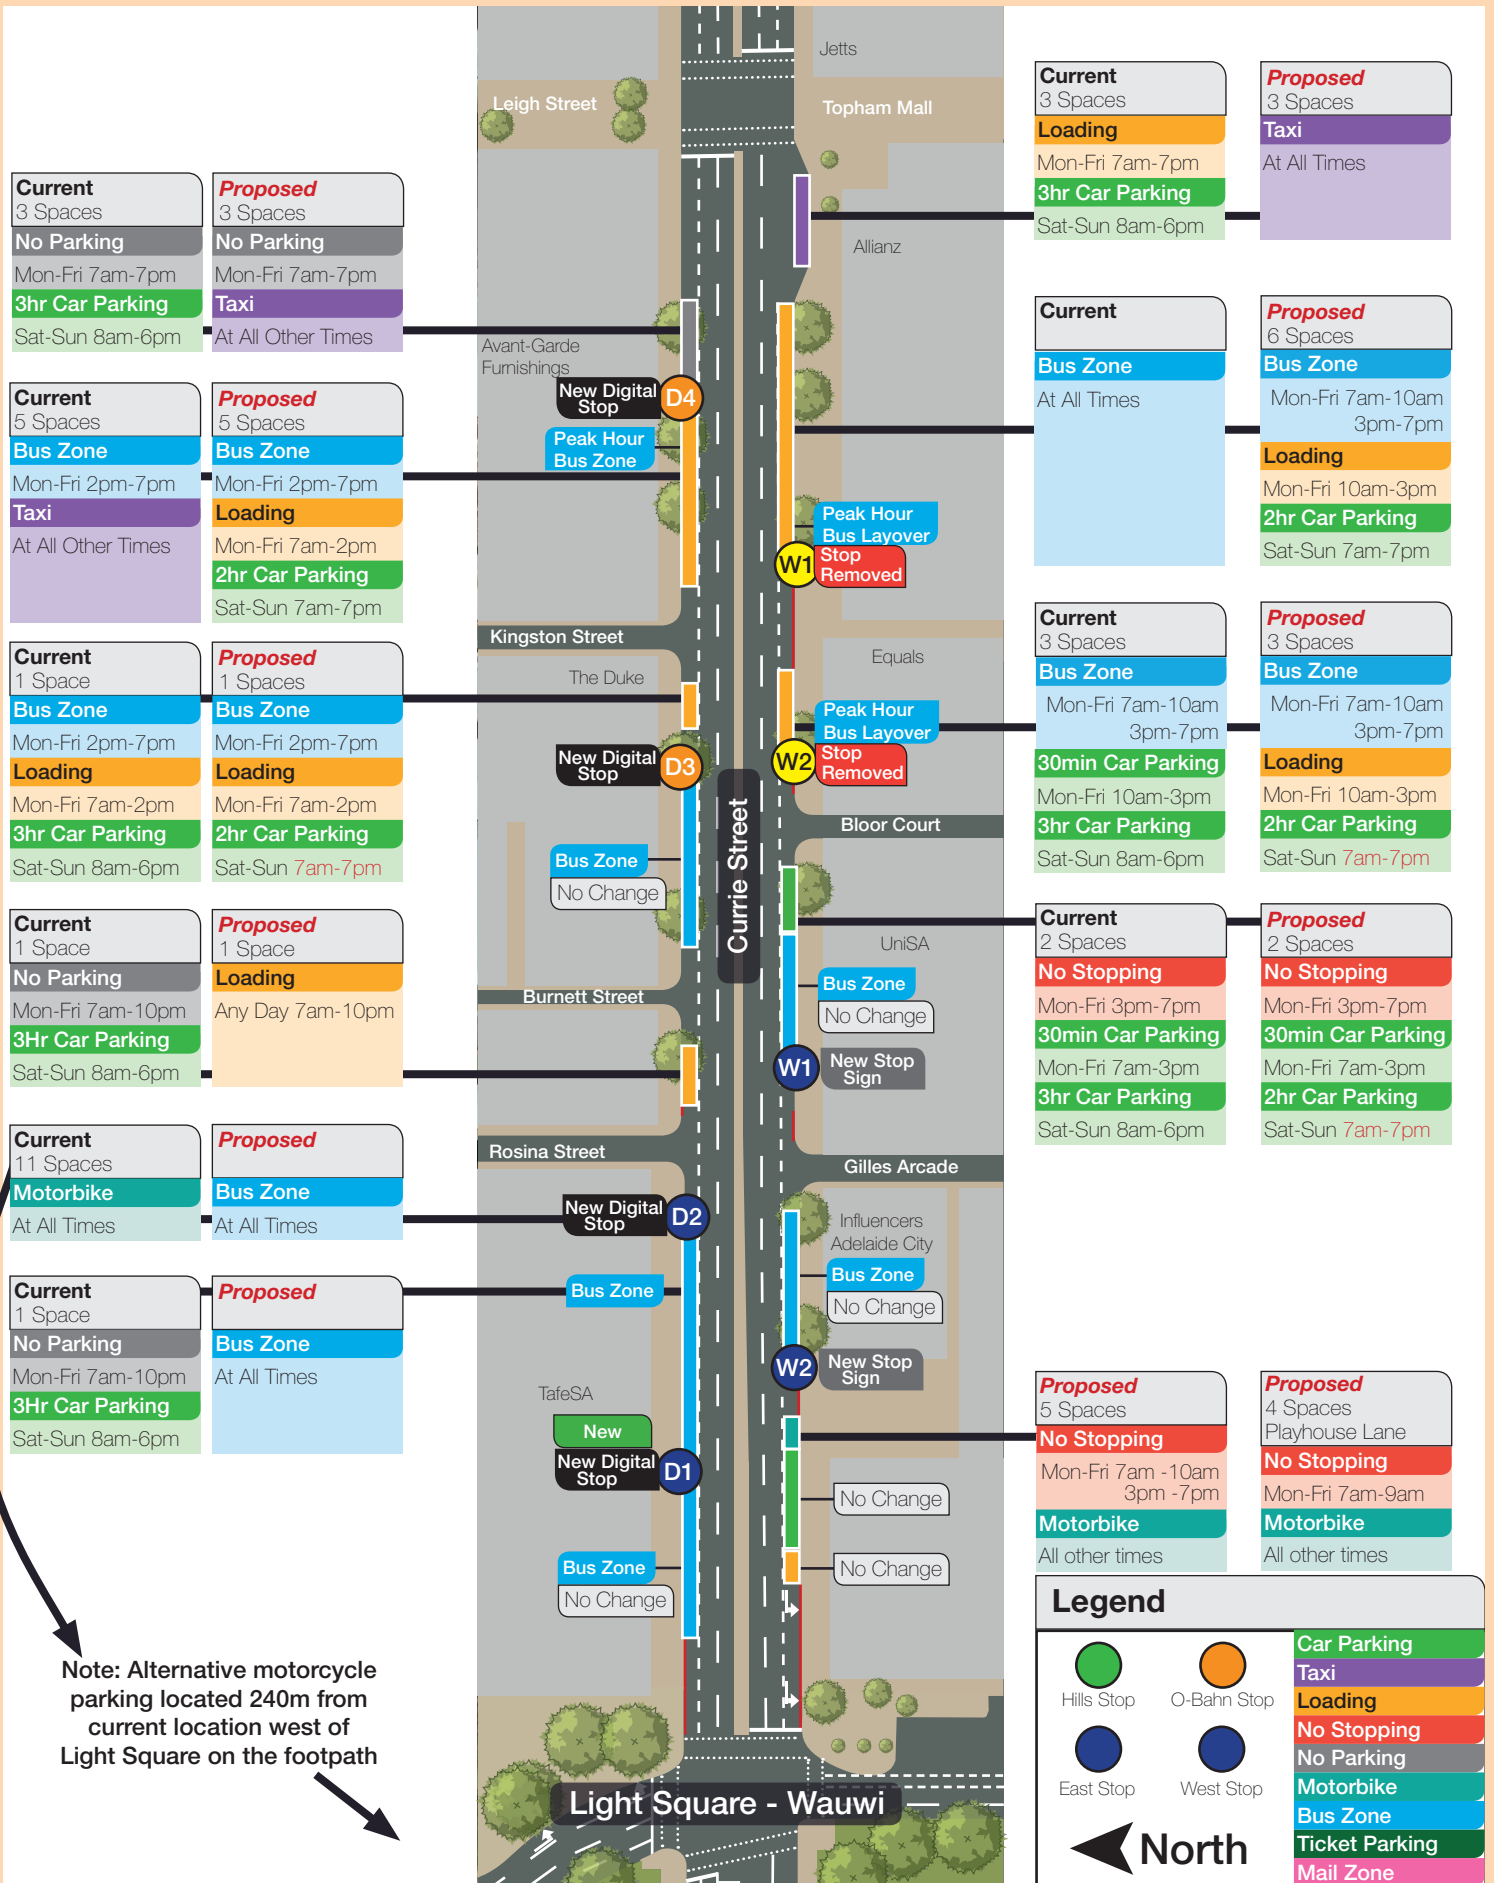

Currie Street

Topham Mall - Light Square

Note: Alternative motorcycle parking located 240m from current location west of Light Square on the footpath

Legend

		Car Parking
		Taxi
		Loading
		No Stopping
		No Parking
		Motorbike
		Bus Zone
		Ticket Parking
		Mail Zone

Hills Stop
 O-Bahn Stop
 East Stop
 West Stop

North

Government of South Australia
Department of Planning, Transport and Infrastructure