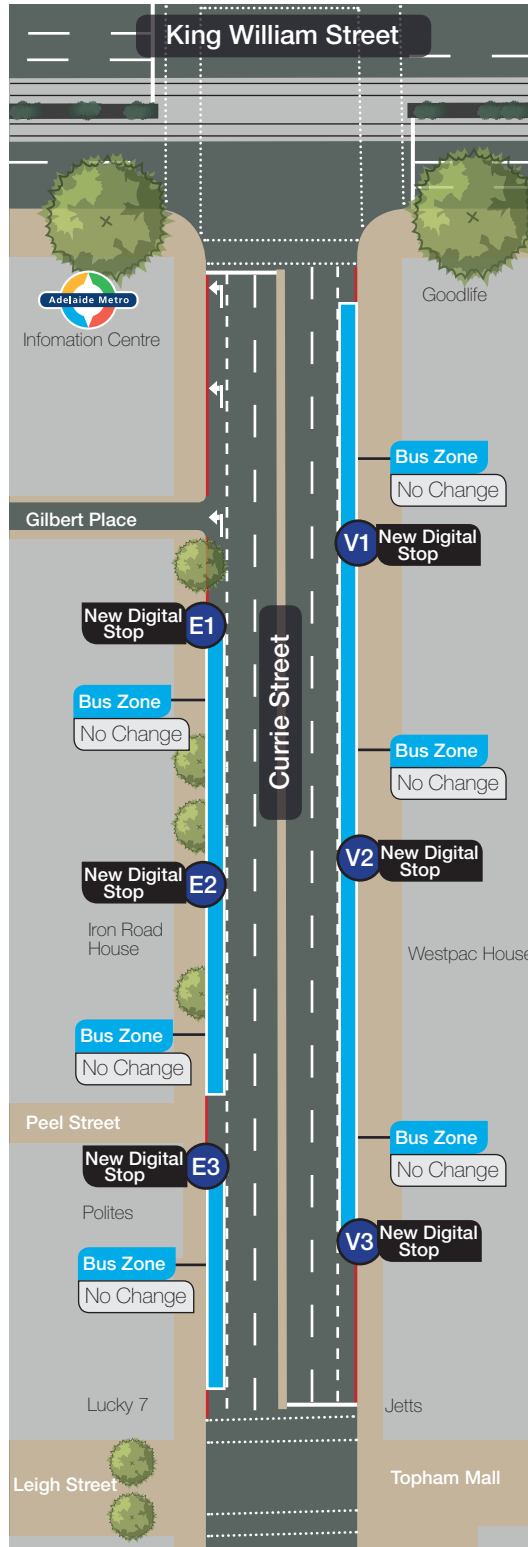

Currie Street

King William Street - Topham Mall

Legend

		Car Parking
		Taxi
		Loading
		No Stopping
		No Parking
		Motorbike
		Bus Zone
		Ticket Parking
		Mail Zone

North

Government of South Australia
Department of Planning,
Transport and Infrastructure