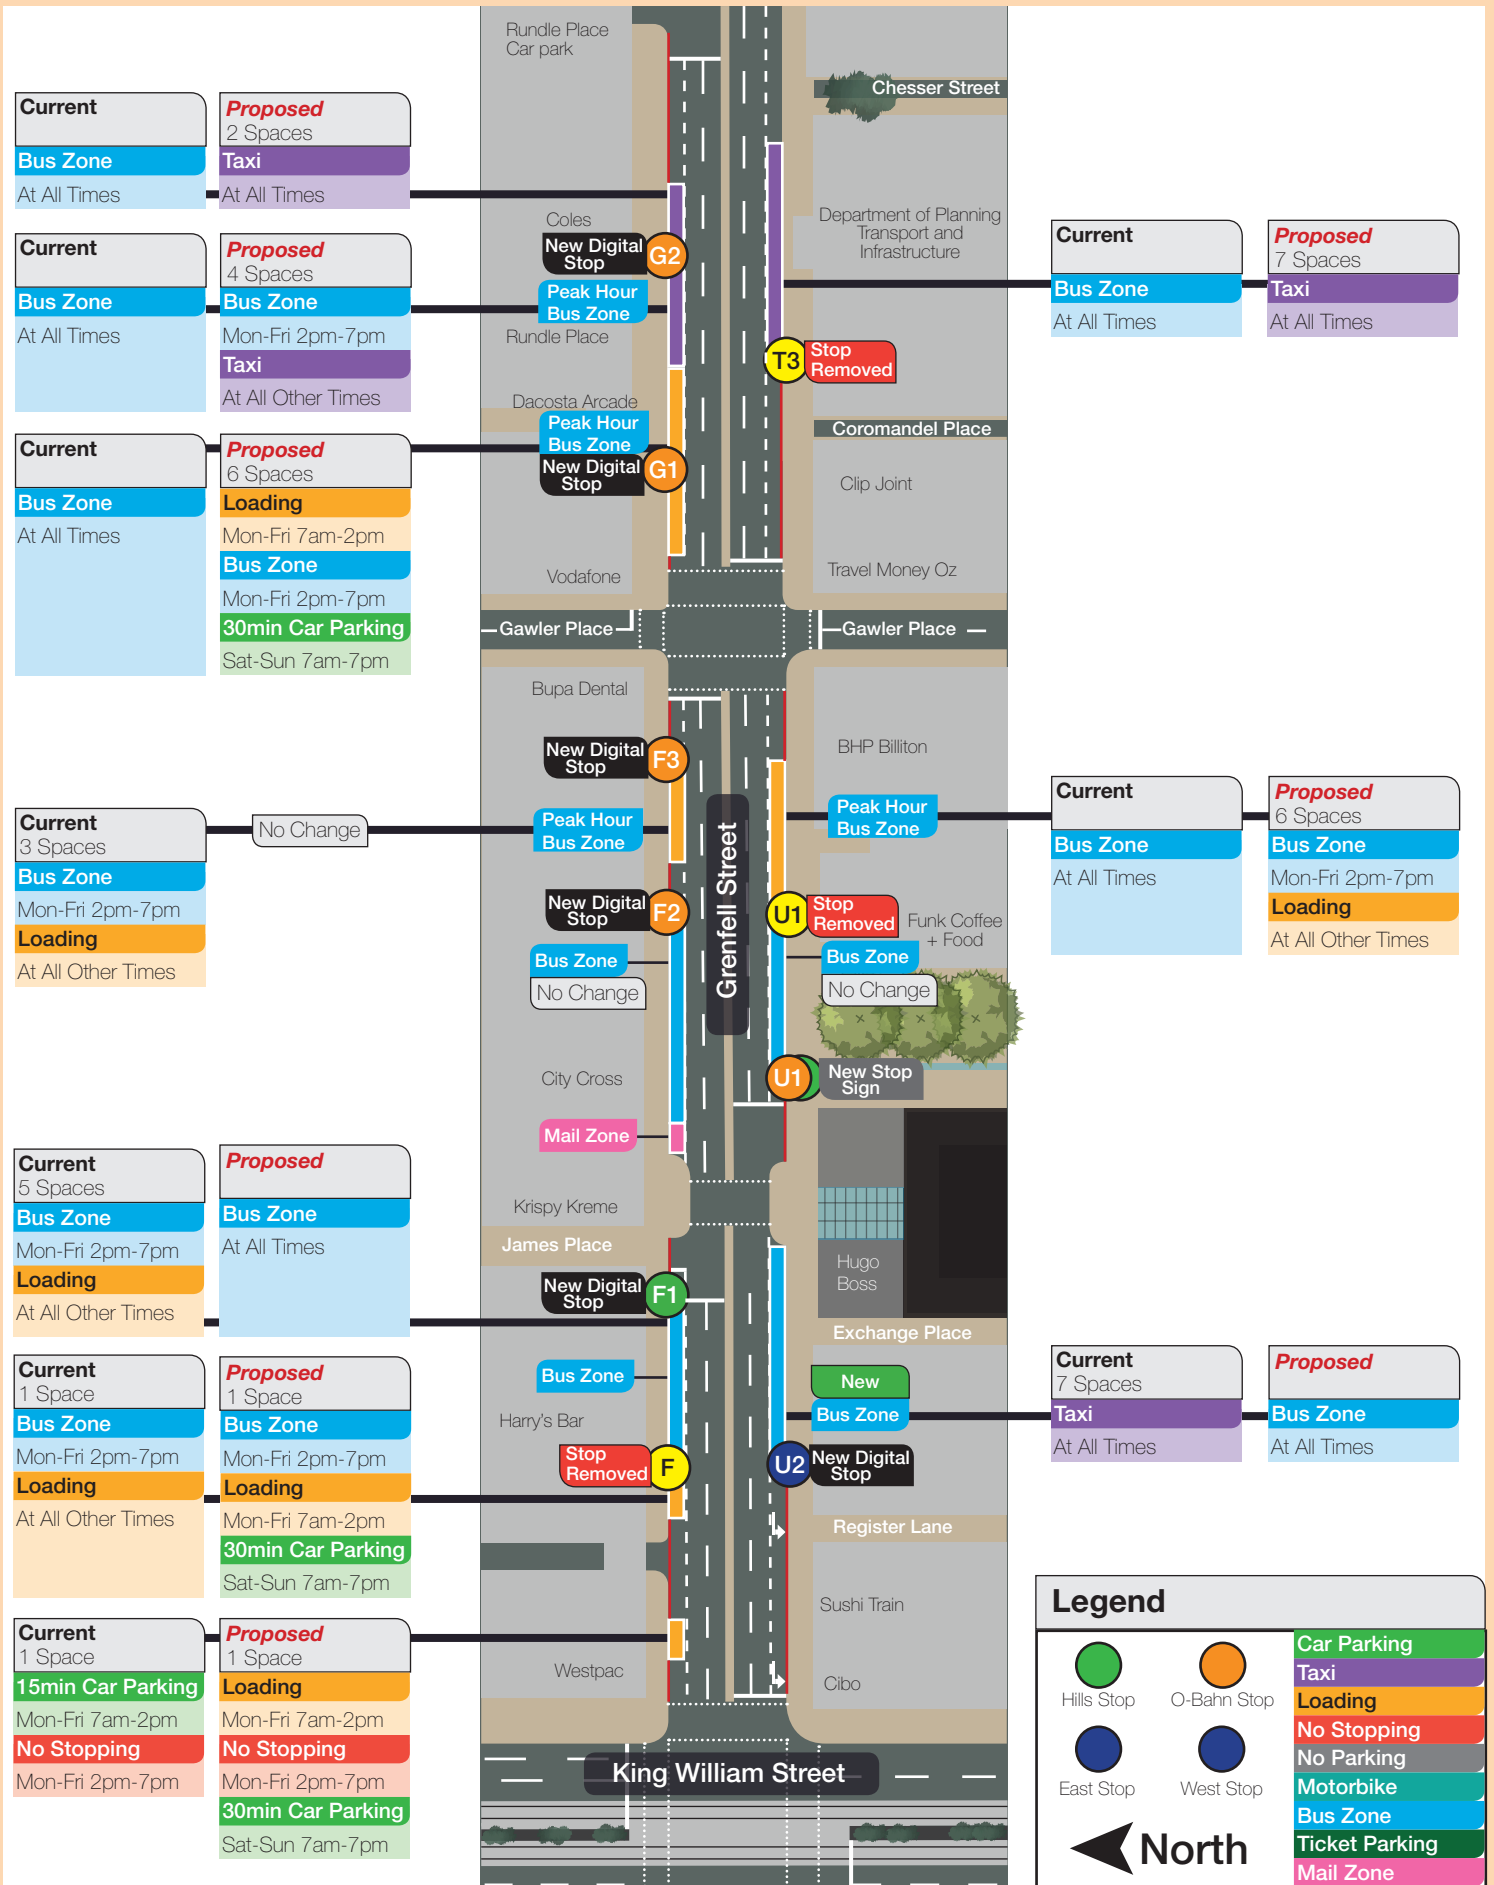

Grenfell Street

Chesser Street - King William Street

Legend

- Hills Stop
- O-Bahn Stop
- East Stop
- West Stop
- Car Parking
- Taxi
- Loading
- No Stopping
- No Parking
- Motorbike
- Bus Zone
- Ticket Parking
- Mail Zone

North

Government of South Australia
Department of Planning, Transport and Infrastructure