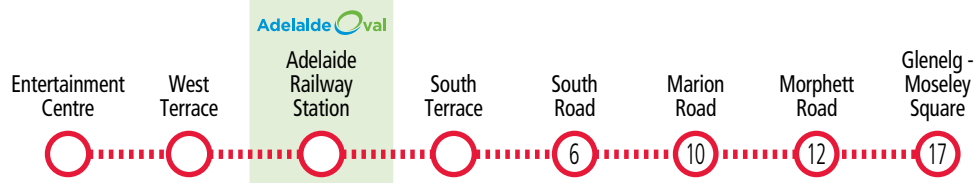

MAC FOOTY EXPRESS trams Glenelg to Adelaide Oval & Entertainment Centre

4.10pm GAME TIME (continued)								
PM	5.15	5.23	5.26	5.31	5.41	5.55	5.59	6.07
	5.30	5.38	5.41	5.46	5.56	6.10	6.14	6.22
	-	5.43	5.46	5.51	6.01	6.15	6.19	6.27
	-	5.48	5.51	5.56	6.06	6.20	6.24	6.32
	5.45	5.53	5.56	6.01	6.11	6.25	6.29	6.37
	-	5.58	6.01	6.06	6.16	6.30	6.34	6.42
	-	6.03	6.06	6.11	6.21	6.35	6.39	6.47
	6.00	6.08	6.11	6.16	6.26	6.40	6.44	6.52
	-	6.13	6.16	6.21	6.31	6.45	6.49	6.57
	-	6.18	6.21	6.26	6.36	6.50	6.54	7.02
	6.15	6.23	6.26	6.31	6.41	6.55	6.59	7.07
	-	6.28	6.31	6.36	6.46	7.00	7.04	7.12
	-	6.33	6.36	6.41	6.51	7.05	7.09	7.17
	6.30	6.38	6.41	6.46	6.56	7.10	7.14	7.22
	-	6.43	6.46	6.51	7.01	7.15	7.19	7.27
	-	6.48	6.51	6.56	7.06	7.20	7.24	7.32
	6.45	6.53	6.56	7.01	7.11	7.25	7.29	7.37
	7.00	7.08	7.11	7.16	7.26	7.40	7.44	7.52
	7.15	7.23	7.26	7.31	7.41	7.55	7.59	8.07
	7.30	7.38	7.41	7.46	7.56	8.10	8.14	8.22
	7.50	7.58	8.01	8.06	8.16	8.28	8.31	8.38
	8.10	8.18	8.21	8.26	8.36	8.48	8.51	8.58
	8.30	8.38	8.41	8.46	8.56	9.08	9.11	9.18
	8.50	8.58	9.01	9.06	9.16	9.28	9.31	9.38
	9.10	9.18	9.21	9.26	9.36	9.48	9.51	9.58
	9.30	9.38	9.41	9.46	9.56	10.08	10.11	10.18
	9.50	9.58	10.01	10.06	10.16	10.28	10.31	10.38
	10.10	10.18	10.21	10.26	10.36	10.48	10.51	10.58
	10.30	10.38	10.41	10.46	10.56	11.08	11.11	11.18
	10.50	10.58	11.01	11.06	11.16	11.28	11.31	11.38
	11.10	11.18	11.21	11.26	11.36	11.48	11.51	11.58
	11.30	11.38	11.41	11.46	11.56	12.08	12.11	12.18

- ⚠ Last **MAC FOOTY EXPRESS** trams depart approximately 1 hour after final siren.
- 🕒 After the game trams will be operating every 5 minutes for 1 hour, then every 15 or 20 minutes.

MAC FOOTY EXPRESS trams Entertainment Centre to Adelaide Oval & Glenelg