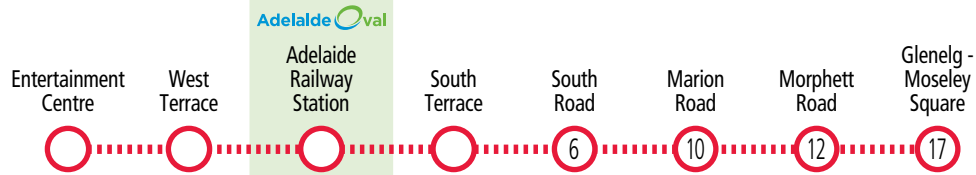

10 minute frequency to get you to the game!

5 minute frequency to get you to the game!

10 minute frequency to get you to the game!

5 minute frequency to get you to the game!

! Last **MAC FOOTY EXPRESS** trams depart approximately 1 hour after final siren.
 ! After the game trams will be operating every 5 minutes for 1 hour, then every 15 or 20 minutes.

MAC FOOTY EXPRESS trams Entertainment Centre to Adelaide Oval & Glenelg

7.20pm GAME TIME (continued)							
PM	7.20	7.27	7.31	7.46	-	-	-
	7.30	7.37	7.41	7.56	8.06	8.10	8.22
	7.45	7.52	7.56	8.11	8.21	8.25	8.37
	8.00	8.07	8.11	8.26	8.36	8.40	8.52
	8.15	8.22	8.26	8.41	8.51	8.55	9.07
	8.30	8.37	8.41	8.56	9.06	9.10	9.22
	8.50	8.57	9.01	9.12	9.22	9.27	9.38
	9.10	9.17	9.21	9.32	9.42	9.47	9.58
	9.30	9.37	9.41	9.52	10.02	10.07	10.18
	9.50	9.57	10.01	10.12	10.22	10.27	10.38
	9.55	10.02	10.06	10.17	10.27	10.32	10.43
	10.00	10.07	10.11	10.22	10.32	10.37	10.48
	10.05	10.12	10.16	10.27	10.37	10.42	10.53
	10.10	10.17	10.21	10.32	10.42	10.47	10.58
	10.15	10.22	10.26	10.37	10.47	10.52	11.03
	10.20	10.27	10.31	10.42	10.52	10.57	11.08
	10.25	10.32	10.36	10.47	10.57	11.02	11.13
	10.30	10.37	10.41	10.52	11.02	11.07	11.18
	10.35	10.42	10.46	10.57	11.07	11.12	11.23
	10.40	10.47	10.51	11.02	11.12	11.17	11.28
10.45	10.52	10.56	11.07	11.17	11.22	11.33	
10.50	10.57	11.01	11.12	11.22	11.27	11.38	
10.55	11.02	11.06	11.17	11.27	11.32	11.43	
11.00	11.07	11.11	11.22	11.32	11.37	11.48	
11.05	11.12	11.16	11.27	11.37	11.42	11.53	
11.10	11.17	11.21	11.32	11.42	11.47	11.58	
11.30	11.37	11.41	11.52	12.02	12.07	12.18	
11.50	11.57	12.01	12.12	12.22	12.27	12.38	
AM	12.10	12.17	12.21	12.32	12.42	12.47	12.58
	12.30	12.37	12.41	12.52	1.02	1.07	1.18