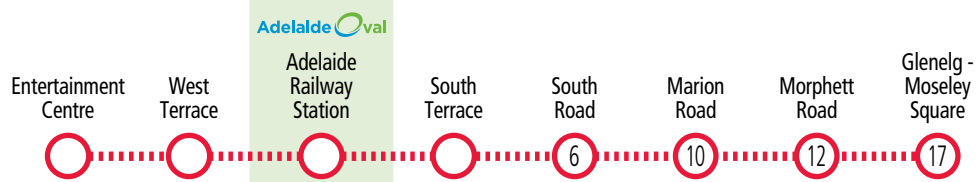

MAC FOOTY EXPRESS trams Entertainment Centre to Adelaide Oval & Glenelg

7.20pm GAME TIME (continued)								
PM	Entertainment Centre	West Terrace	Adelaide Railway Station	South Terrace	South Road	Marion Road	Morphett Road	Glenelg - Moseley Square
12.00	12.07	12.11	12.26	12.36	12.40	12.44	12.52	
12.10	12.17	12.21	12.36	12.46	12.50	12.54	1.02	
12.20	12.27	12.31	12.46	12.56	1.00	1.04	1.12	
12.30	12.37	12.41	12.56	1.06	1.10	1.14	1.22	
12.40	12.47	12.51	1.06	1.16	1.20	1.24	1.32	
12.50	12.57	1.01	1.16	1.26	1.30	1.34	1.42	
1.00	1.07	1.11	1.26	1.36	1.40	1.44	1.52	
1.10	1.17	1.21	1.36	1.46	1.50	1.54	2.02	
1.20	1.27	1.31	1.46	1.56	2.00	2.04	2.12	
1.30	1.37	1.41	1.56	2.06	2.10	2.14	2.22	
1.40	1.47	1.51	2.06	2.16	2.20	2.24	2.32	
1.50	1.57	2.01	2.16	2.26	2.30	2.34	2.42	
2.00	2.07	2.11	2.26	2.36	2.40	2.44	2.52	
2.10	2.17	2.21	2.36	2.46	2.50	2.54	3.02	
2.20	2.27	2.31	2.46	2.56	3.00	3.04	3.12	
2.30	2.37	2.41	2.56	3.06	3.10	3.14	3.22	
2.40	2.47	2.51	3.06	3.16	3.20	3.24	3.32	
2.50	2.57	3.01	3.16	3.26	3.30	3.34	3.42	
3.00	3.07	3.11	3.26	3.36	3.40	3.44	3.52	
3.10	3.17	3.21	3.36	3.46	3.50	3.54	4.02	
3.20	3.27	3.31	3.46	3.56	4.00	4.04	4.12	
3.30	3.37	3.41	3.56	4.06	4.10	4.14	4.22	
3.40	3.47	3.51	4.06	4.16	4.20	4.24	4.32	
3.50	3.57	4.01	4.16	4.26	4.30	4.34	4.42	
4.00	4.07	4.11	4.26	4.36	4.40	4.44	4.52	
4.10	4.17	4.21	4.36	4.46	4.50	4.54	5.02	
4.20	4.27	4.31	4.46	4.56	5.00	5.04	5.12	
4.30	4.37	4.40	4.54	5.04	5.08	5.12	5.20	
4.35	4.42	4.45	4.59	5.09	5.13	5.17	5.25	
4.40	4.47	4.50	5.04	5.14	5.18	5.22	5.30	
4.45	4.52	4.55	5.09	5.19	5.23	5.27	5.35	
4.50	4.57	5.00	5.14	5.24	5.28	5.32	5.40	
4.55	5.02	5.05	5.19	5.29	5.33	5.37	5.45	
5.00	5.07	5.10	5.24	5.34	5.38	5.42	5.50	
5.05	5.12	5.15	5.29	5.39	5.43	5.47	5.55	
5.10	5.17	5.20	5.34	5.44	5.48	5.52	6.00	
5.15	5.22	5.25	5.39	5.49	5.53	5.57	6.05	
5.20	5.27	5.30	5.44	5.54	5.58	6.02	6.10	
5.25	5.32	5.35	5.49	5.59	6.03	6.07	6.15	
5.30	5.37	5.41	5.54	6.04	6.08	6.12	6.20	
5.40	5.47	5.51	6.06	6.16	6.20	6.24	6.32	
5.50	5.57	6.01	6.16	6.26	6.30	6.34	6.42	
6.00	6.07	6.11	6.26	6.36	6.40	6.44	6.52	
6.10	6.17	6.21	6.36	6.46	6.50	6.54	7.02	
6.15	6.22	6.26	6.41	-	-	-	-	
6.20	6.27	6.31	6.46	6.56	7.00	7.04	7.12	
6.25	6.32	6.36	6.51	-	-	-	-	
6.30	6.37	6.41	6.56	7.06	7.10	7.14	7.22	
6.35	6.42	6.46	7.01	-	-	-	-	
6.40	6.47	6.51	7.06	-	-	-	-	
6.45	6.52	6.56	7.11	7.21	7.25	7.29	7.37	
6.50	6.57	7.01	7.16	-	-	-	-	
6.55	7.02	7.06	7.21	-	-	-	-	
7.00	7.07	7.11	7.26	7.36	7.40	7.44	7.52	
7.05	7.12	7.16	7.31	-	-	-	-	
7.10	7.17	7.21	7.36	-	-	-	-	
7.15	7.22	7.26	7.41	7.51	7.55	7.59	8.07	

10 minute frequency to get you to the game!

5 minute frequency to get you to the game!

10 minute frequency to get you to the game!

5 minute frequency to get you to the game!

! Last **MAC FOOTY EXPRESS** trams depart approximately 1 hour after final siren.
! After the game trams will be operating every 5 minutes for 1 hour, then every 15 or 20 minutes.