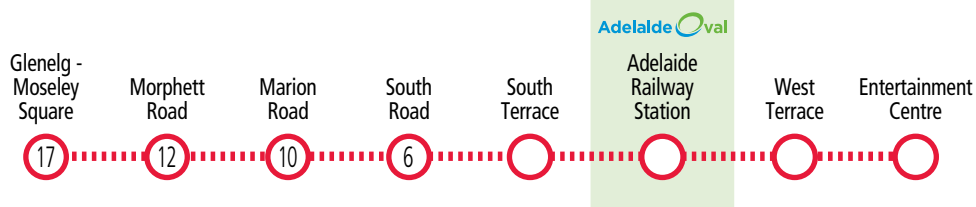

MAC FOOTY EXPRESS trams Glenelg to Adelaide Oval & Entertainment Centre

4.05pm GAME TIME								
AM	6.20	6.28	6.31	6.36	6.46	6.58	7.01	7.08
	6.40	6.48	6.51	6.56	7.06	7.18	7.21	7.28
	7.00	7.08	7.11	7.16	7.26	7.38	7.41	7.48
	7.20	7.28	7.31	7.36	7.46	7.58	8.01	8.08
	7.40	7.48	7.51	7.56	8.06	8.18	8.21	8.28
	8.00	8.08	8.11	8.16	8.26	8.38	8.41	8.48
	8.15	8.23	8.26	8.31	8.41	8.55	8.59	9.07
	8.30	8.38	8.41	8.46	8.56	9.10	9.14	9.22
	8.45	8.53	8.56	9.01	9.11	9.25	9.29	9.37
	9.00	9.08	9.11	9.16	9.26	9.40	9.44	9.52
9.15	9.23	9.26	9.31	9.41	9.55	9.59	10.07	
9.30	9.38	9.41	9.46	9.56	10.10	10.14	10.22	
9.45	9.53	9.56	10.01	10.11	10.25	10.29	10.37	
10.00	10.08	10.11	10.16	10.26	10.40	10.44	10.52	
10.10	10.18	10.21	10.26	10.36	10.50	10.54	11.02	
10.20	10.28	10.31	10.36	10.46	11.00	11.04	11.12	
10.30	10.38	10.41	10.46	10.56	11.10	11.14	11.22	
10.40	10.48	10.51	10.56	11.06	11.20	11.24	11.32	
10.50	10.58	11.01	11.06	11.16	11.30	11.34	11.42	
11.00	11.08	11.11	11.16	11.26	11.40	11.44	11.52	
11.10	11.18	11.21	11.26	11.36	11.50	11.54	12.02	
11.20	11.28	11.31	11.36	11.46	12.00	12.04	12.12	
11.30	11.38	11.41	11.46	11.56	12.10	12.14	12.22	
11.40	11.48	11.51	11.56	12.06	12.20	12.24	12.32	
11.50	11.58	12.01	12.06	12.16	12.30	12.34	12.42	
PM	12.00	12.08	12.11	12.16	12.26	12.40	12.44	12.52
12.10	12.18	12.21	12.26	12.36	12.50	12.54	1.02	
12.20	12.28	12.31	12.36	12.46	1.00	1.04	1.12	
12.30	12.38	12.41	12.46	12.56	1.10	1.14	1.22	
12.40	12.48	12.51	12.56	1.06	1.20	1.24	1.32	
12.50	12.58	1.01	1.06	1.16	1.30	1.34	1.42	
1.00	1.08	1.11	1.16	1.26	1.40	1.44	1.52	
1.10	1.18	1.21	1.26	1.36	1.50	1.54	2.02	
1.20	1.28	1.31	1.36	1.46	2.00	2.04	2.12	
1.30	1.38	1.41	1.46	1.56	2.10	2.14	2.22	
1.40	1.48	1.51	1.56	2.06	2.20	2.24	2.32	
1.50	1.58	2.01	2.06	2.16	2.30	2.34	2.42	
2.00	2.08	2.11	2.16	2.26	2.40	2.44	2.52	
2.05	2.13	2.16	2.21	2.31	2.45	2.49	2.57	
2.10	2.18	2.21	2.26	2.36	2.50	2.54	3.02	
2.15	2.23	2.26	2.31	2.41	2.55	2.59	3.07	
2.20	2.28	2.31	2.36	2.46	3.00	3.04	3.12	
2.25	2.33	2.36	2.41	2.51	3.05	3.09	3.17	
2.30	2.38	2.41	2.46	2.56	3.10	3.14	3.22	
2.35	2.43	2.46	2.51	3.01	3.15	3.19	3.27	
2.40	2.48	2.51	2.56	3.06	3.20	3.24	3.32	
2.45	2.53	2.56	3.01	3.11	3.25	3.29	3.37	
2.50	2.58	3.01	3.06	3.16	3.30	3.34	3.42	
2.55	3.03	3.06	3.11	3.21	3.35	3.39	3.47	
3.00	3.08	3.11	3.16	3.26	3.40	3.44	3.52	
3.05	3.13	3.16	3.21	3.31	3.45	3.49	3.57	
3.10	3.18	3.21	3.26	3.36	3.50	3.54	4.02	
-	-	-	-	3.41	3.55	3.59	4.07	
3.20	3.28	3.31	3.36	3.46	4.00	4.04	4.12	
3.30	3.38	3.41	3.46	3.56	4.10	4.14	4.22	
3.40	3.48	3.51	3.56	4.06	4.20	4.24	4.32	
3.50	3.58	4.01	4.06	4.16	4.30	4.34	4.42	

10 minute frequency to get you to the game!

5 minute frequency to get you to the game!

⚠ Last **MAC FOOTY EXPRESS** trams depart approximately 1 hour after final siren.

🚊 After the game trams will be operating every 5 minutes for 1 hour, then every 15 or 20 minutes.