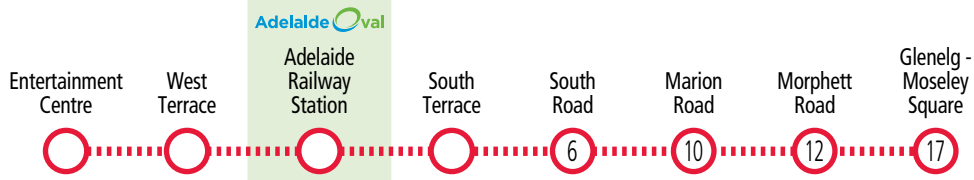

MAC FOOTY EXPRESS trams Entertainment Centre to Adelaide Oval & Glenelg

2.50pm GAME TIME (continued)								
PM	4.30	4.37	4.41	4.56	5.06	5.10	5.14	5.22
	4.45	4.52	4.56	5.11	5.21	5.25	5.29	5.37
	5.00	5.07	5.11	5.26	5.36	5.40	5.44	5.52
	5.15	5.22	5.26	5.41	5.51	5.55	5.59	6.07
	5.20	5.27	5.31	5.46	5.56	6.00	6.04	6.12
	5.25	5.32	5.36	5.51	6.01	6.05	6.09	6.17
	5.30	5.37	5.41	5.56	6.06	6.10	6.14	6.22
	5.35	5.42	5.46	6.01	6.11	6.15	6.19	6.27
	5.40	5.47	5.51	6.06	6.16	6.20	6.24	6.32
	5.45	5.52	5.56	6.11	6.21	6.25	6.29	6.37
	5.50	5.57	6.01	6.16	6.26	6.30	6.34	6.42
	5.55	6.02	6.06	6.21	6.31	6.35	6.39	6.47
	6.00	6.07	6.11	6.26	6.36	6.40	6.44	6.52
	6.05	6.12	6.16	6.31	6.41	6.45	6.49	6.57
	6.10	6.17	6.21	6.36	6.46	6.50	6.54	7.02
	6.15	6.22	6.26	6.41	6.51	6.55	6.59	7.07
	6.20	6.27	6.31	6.46	6.56	7.00	7.04	7.12
	6.25	6.32	6.36	6.51	7.01	7.05	7.09	7.17
	6.30	6.37	6.41	6.56	7.06	7.10	7.14	7.22
	6.45	6.52	6.56	7.11	7.21	7.25	7.29	7.37
	7.00	7.07	7.11	7.26	7.36	7.40	7.44	7.52
	7.15	7.22	7.26	7.41	7.51	7.55	7.59	8.07
	7.30	7.37	7.41	7.56	8.06	8.10	8.14	8.22
	7.45	7.52	7.56	8.11	8.21	8.25	8.29	8.37
8.00	8.07	8.11	8.26	8.36	8.40	8.44	8.52	
8.15	8.22	8.26	8.41	8.51	8.55	8.59	9.07	
8.30	8.37	8.41	8.56	9.06	9.10	9.14	9.22	
8.50	8.57	9.01	9.12	9.22	9.27	9.30	9.38	
9.10	9.17	9.21	9.32	9.42	9.47	9.50	9.58	
9.30	9.37	9.41	9.52	10.02	10.07	10.10	10.18	
9.50	9.57	10.01	10.12	10.22	10.27	10.30	10.38	
10.10	10.17	10.21	10.32	10.42	10.47	10.50	10.58	
10.30	10.37	10.41	10.52	11.02	11.07	11.10	11.18	
10.50	10.57	11.01	11.12	11.22	11.27	11.30	11.38	
11.10	11.17	11.21	11.32	11.42	11.47	11.50	11.58	
11.30	11.37	11.41	11.52	12.02	12.07	12.10	12.18	
11.50	11.57	12.01	12.12	12.22	12.27	12.30	12.38	
AM	12.10	12.17	12.21	12.32	12.42	12.47	12.50	12.58
	12.30	12.37	12.41	12.52	1.02	1.07	1.10	1.18

⚠ Last **MAC FOOTY EXPRESS** trams depart approximately 1 hour after final siren.

🕒 After the game trams will be operating every 5 minutes for 1 hour, then every 15 or 20 minutes.