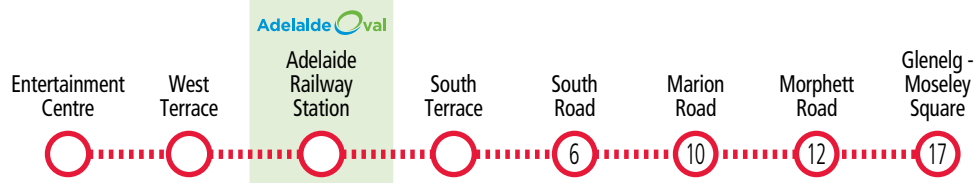

MAC FOOTY EXPRESS trams Entertainment Centre to Adelaide Oval & Glenelg

2.50pm GAME TIME								
	Entertainment Centre	West Terrace	Adelaide Railway Station	South Terrace	South Road	Marion Road	Morphett Road	Glenelg - Moseley Square
AM	-	-	-	-	-	-	6.11*	6.18
	-	-	-	-	-	-	6.31*	6.38
	-	-	-	-	-	-	6.51*	6.58
	-	-	-	-	-	-	7.11*	7.18
	-	-	-	-	-	-	7.31*	7.38
	-	-	-	-	-	-	7.51*	7.58
	7.20	7.27	7.31	7.42	7.52	7.57	8.00	8.08
	-	-	-	-	-	-	8.18*	8.25
	7.40	7.47	7.51	8.03	8.13	8.18	8.21	8.30
	8.00	8.07	8.11	8.22	8.32	8.37	8.40	8.48
	8.20	8.27	8.31	8.42	8.52	8.57	9.00	9.08
	-	-	-	-	-	-	9.18*	9.25
	8.40	8.47	8.51	9.03	9.13	9.18	9.21	9.30
	9.00	9.07	9.11	9.22	9.32	9.37	9.40	9.48
	9.15	9.22	9.26	9.41	9.51	9.55	9.59	10.07
	9.30	9.37	9.41	9.56	10.06	10.10	10.14	10.22
	9.45	9.52	9.56	10.11	10.21	10.25	10.29	10.37
	10.00	10.07	10.11	10.26	10.36	10.40	10.44	10.52
10.15	10.22	10.26	10.41	10.51	10.55	10.59	11.07	
10.30	10.37	10.41	10.56	11.06	11.10	11.14	11.22	
10.45	10.52	10.56	11.11	11.21	11.25	11.29	11.37	
11.00	11.07	11.11	11.26	11.36	11.40	11.44	11.52	
11.15	11.22	11.26	11.41	11.51	11.55	11.59	12.07	
11.30	11.37	11.41	11.56	12.06	12.10	12.14	12.22	
11.45	11.52	11.56	12.11	12.21	12.25	12.29	12.37	
PM	12.00	12.07	12.11	12.26	12.36	12.40	12.44	12.52
	12.10	12.17	12.21	12.36	12.46	12.50	12.54	1.02
	12.20	12.27	12.31	12.46	12.56	1.00	1.04	1.12
	12.30	12.37	12.41	12.56	1.06	1.10	1.14	1.22
	12.40	12.47	12.51	1.06	1.16	1.20	1.24	1.32
	12.50	12.57	1.01	1.16	1.26	1.30	1.34	1.42
	1.00	1.07	1.11	1.26	1.36	1.40	1.44	1.52
	1.10	1.17	1.21	1.36	1.46	1.50	1.54	2.02
	1.20	1.27	1.31	1.46	1.56	2.00	2.04	2.12
	1.30	1.37	1.41	1.56	2.06	2.10	2.14	2.22
	1.40	1.47	1.51	2.06	2.16	2.20	2.24	2.32
	1.50	1.57	2.01	2.16	2.26	2.30	2.34	2.42
	2.00	2.07	2.11	2.26	2.36	2.40	2.44	2.52
	2.05	2.12	2.16	2.31	-	-	-	-
	2.10	2.17	2.21	2.36	-	-	-	-
	2.15	2.22	2.26	2.41	2.51	2.55	2.59	3.07
	2.20	2.27	2.31	2.46	-	-	-	-
	2.25	2.32	2.36	2.51	-	-	-	-
	2.30	2.37	2.41	2.56	3.06	3.10	3.14	3.22
	2.35	2.42	2.46	3.01	-	-	-	-
	2.40	2.47	2.51	3.06	-	-	-	-
	2.45	2.52	2.56	3.11	3.21	3.25	3.29	3.37
	2.50	2.57	3.01	3.16	-	-	-	-
	2.55	3.02	3.06	3.21	-	-	-	-
3.00	3.07	3.11	3.26	3.36	3.40	3.44	3.52	
3.05	3.12	3.16	3.31	-	-	-	-	
3.10	3.17	3.21	3.36	-	-	-	-	
3.15	3.22	3.26	3.41	3.51	3.55	3.59	4.07	
3.30	3.37	3.41	3.56	4.06	4.10	4.14	4.22	
3.45	3.52	3.56	4.11	4.21	4.25	4.29	4.37	
4.00	4.07	4.11	4.26	4.36	4.40	4.44	4.52	
4.15	4.22	4.26	4.41	4.51	4.55	4.59	5.07	

10 minute frequency to get you to the game!

5 minute frequency to get you to the game!

! * Tram departs stop 13 Glengowrie at the time shown.

! Last MAC FOOTY EXPRESS trams depart approximately 1 hour after final siren.

! After the game trams will be operating every 5 minutes for 1 hour, then every 15 or 20 minutes.