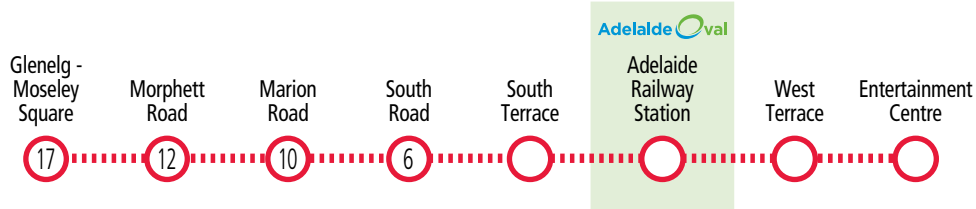

MAC FOOTY EXPRESS trams Glenelg to Adelaide Oval & Entertainment Centre

1.40pm GAME TIME (continued)

PM	Glenelg - Moseley Square	Morphett Road	Marion Road	South Road	South Terrace	Adelaide Railway Station	West Terrace	Entertainment Centre
3.30	3.38	3.41	3.46	3.56	4.10	4.14	4.22	
-	3.43	3.46	3.51	4.01	4.15	4.19	4.27	
3.40	3.48	3.51	3.56	4.06	4.20	4.24	4.32	
-	3.53	3.56	4.01	4.11	4.25	4.29	4.37	
3.50	3.58	4.01	4.06	4.16	4.30	4.34	4.42	
-	4.03	4.06	4.11	4.21	4.35	4.39	4.47	
4.00	4.08	4.11	4.16	4.26	4.40	4.44	4.52	
-	4.13	4.16	4.21	4.31	4.45	4.49	4.57	
4.10	4.18	4.21	4.26	4.36	4.50	4.54	5.02	
-	4.23	4.26	4.31	4.41	4.55	4.59	5.07	
4.20	4.28	4.31	4.36	4.46	5.00	5.04	5.12	
4.30	4.38	4.41	4.46	4.56	5.10	5.14	5.22	
4.45	4.53	4.56	5.01	5.11	5.25	5.29	5.37	
5.00	5.08	5.11	5.16	5.26	5.40	5.44	5.52	
5.15	5.23	5.26	5.31	5.41	5.55	5.59	6.07	
5.30	5.38	5.41	5.46	5.56	6.10	6.14	6.22	
5.45	5.53	5.56	6.01	6.11	6.25	6.29	6.37	
6.00	6.08	6.11	6.16	6.26	6.40	6.44	6.52	
6.15	6.23	6.26	6.31	6.41	6.55	6.59	7.07	
6.30	6.38	6.41	6.46	6.56	7.10	7.14	7.22	
6.45	6.53	6.56	7.01	7.11	7.25	7.29	7.37	
7.00	7.08	7.11	7.16	7.26	7.40	7.44	7.52	
7.15	7.23	7.26	7.31	7.41	7.55	7.59	8.07	
7.30	7.38	7.41	7.46	7.56	8.10	8.14	8.22	
7.50	7.58	8.01	8.06	8.16	8.28	8.31	8.38	
8.10	8.18	8.21	8.26	8.36	8.48	8.51	8.58	
8.30	8.38	8.41	8.46	8.56	9.08	9.11	9.18	
8.50	8.58	9.01	9.06	9.16	9.28	9.31	9.38	
9.10	9.18	9.21	9.26	9.36	9.48	9.51	9.58	
9.30	9.38	9.41	9.46	9.56	10.08	10.11	10.18	
9.50	9.58	10.01	10.06	10.16	10.28	10.31	10.38	
10.30	10.38	10.41	10.46	10.56	11.08	11.11	11.18	
10.50	10.58	11.01	11.06	11.16	11.28	11.31	11.38	
11.10	11.18	11.21	11.26	11.36	11.48	11.51	11.58	
11.30	11.38	11.41	11.46	11.56	12.08	12.11	12.18	

10 minute frequency to get you to the game!

5 minute frequency to get you to the game!

! * Tram departs stop 13 Glengowrie at the time shown.

! Last **MAC FOOTY EXPRESS** trams depart approximately 1 hour after final siren.