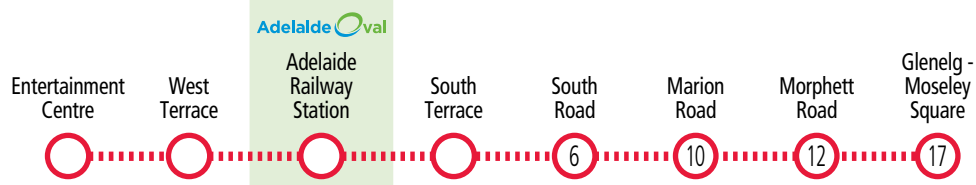

MAC FOOTY EXPRESS trams Glenelg to Adelaide Oval & Entertainment Centre

1.40pm GAME TIME (continued)

PM	Glenelg - Moseley Square	Morphett Road	Marion Road	South Road	South Terrace	Adelaide Railway Station	West Terrace	Entertainment Centre
3.30	3.38	3.41	3.46	3.56	4.10	4.14	4.22	
-	3.43	3.46	3.51	4.01	4.15	4.19	4.27	
3.40	3.48	3.51	3.56	4.06	4.20	4.24	4.32	
-	3.53	3.56	4.01	4.11	4.25	4.29	4.37	
3.50	3.58	4.01	4.06	4.16	4.30	4.34	4.42	
-	4.03	4.06	4.11	4.21	4.35	4.39	4.47	
4.00	4.08	4.11	4.16	4.26	4.40	4.44	4.52	
-	4.13	4.16	4.21	4.31	4.45	4.49	4.57	
4.10	4.18	4.21	4.26	4.36	4.50	4.54	5.02	
-	4.23	4.26	4.31	4.41	4.55	4.59	5.07	
4.20	4.28	4.31	4.36	4.46	5.00	5.04	5.12	
4.30	4.38	4.41	4.46	4.56	5.10	5.14	5.22	
4.45	4.53	4.56	5.01	5.11	5.25	5.29	5.37	
5.00	5.08	5.11	5.16	5.26	5.40	5.44	5.52	
5.15	5.23	5.26	5.31	5.41	5.55	5.59	6.07	
5.30	5.38	5.41	5.46	5.56	6.10	6.14	6.22	
5.45	5.53	5.56	6.01	6.11	6.25	6.29	6.37	
6.00	6.08	6.11	6.16	6.26	6.40	6.44	6.52	
6.15	6.23	6.26	6.31	6.41	6.55	6.59	7.07	
6.30	6.38	6.41	6.46	6.56	7.10	7.14	7.22	
6.45	6.53	6.56	7.01	7.11	7.25	7.29	7.37	
7.00	7.08	7.11	7.16	7.26	7.40	7.44	7.52	
7.15	7.23	7.26	7.31	7.41	7.55	7.59	8.07	
7.30	7.38	7.41	7.46	7.56	8.10	8.14	8.22	
7.50	7.58	8.01	8.06	8.16	8.28	8.31	8.38	
8.10	8.18	8.21	8.26	8.36	8.48	8.51	8.58	
8.30	8.38	8.41	8.46	8.56	9.08	9.11	9.18	
8.50	8.58	9.01	9.06	9.16	9.28	9.31	9.38	
9.10	9.18	9.21	9.26	9.36	9.48	9.51	9.58	
9.30	9.38	9.41	9.46	9.56	10.08	10.11	10.18	
9.50	9.58	10.01	10.06	10.16	10.28	10.31	10.38	
10.30	10.38	10.41	10.46	10.56	11.08	11.11	11.18	
10.50	10.58	11.01	11.06	11.16	11.28	11.31	11.38	
11.10	11.18	11.21	11.26	11.36	11.48	11.51	11.58	
11.30	11.38	11.41	11.46	11.56	12.08	12.11	12.18	

- ! Last **MAC FOOTY EXPRESS** trams depart approximately 1 hour after final siren.
- 🕒 After the game trams will be operating every 5 minutes for 1 hour, then every 15 or 20 minutes.

MAC FOOTY EXPRESS trams Entertainment Centre to Adelaide Oval & Glenelg