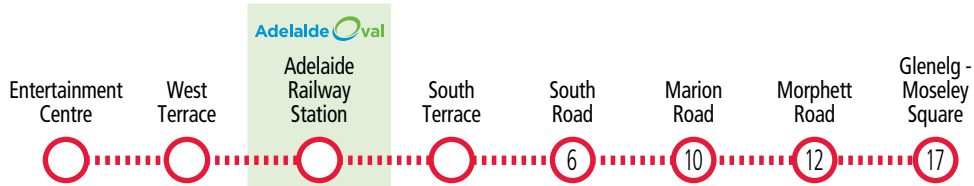

10 minute frequency to get you to the game!

5 minute frequency to get you to the game!

10 minute frequency to get you to the game!

5 minute frequency to get you to the game!

! Last **MAC FOOTY EXPRESS** trams depart approximately 1 hour after final siren.  
 After the game trams will be operating every 5 minutes for 1 hour, then every 15 or 20 minutes.

# MAC FOOTY EXPRESS trams Entertainment Centre to Adelaide Oval & Glenelg

7.20pm GAME TIME (continued)							
PM	7.20	7.27	7.31	7.46	-	-	-
	7.30	7.37	7.41	7.56	8.06	8.10	8.22
	7.45	7.52	7.56	8.11	8.21	8.25	8.37
	8.00	8.07	8.11	8.26	8.36	8.40	8.52
	8.15	8.22	8.26	8.41	8.51	8.55	9.07
	8.30	8.37	8.41	8.56	9.06	9.10	9.22
	8.50	8.57	9.01	9.12	9.22	9.27	9.38
	9.10	9.17	9.21	9.32	9.42	9.47	9.58
	9.30	9.37	9.41	9.52	10.02	10.07	10.18
	9.50	9.57	10.01	10.12	10.22	10.27	10.38
	9.55	10.02	10.06	10.17	10.27	10.32	10.43
	10.00	10.07	10.11	10.22	10.32	10.37	10.48
	10.05	10.12	10.16	10.27	10.37	10.42	10.53
	10.10	10.17	10.21	10.32	10.42	10.47	10.58
	10.15	10.22	10.26	10.37	10.47	10.52	11.03
	10.20	10.27	10.31	10.42	10.52	10.57	11.08
	10.25	10.32	10.36	10.47	10.57	11.02	11.13
	10.30	10.37	10.41	10.52	11.02	11.07	11.18
	10.35	10.42	10.46	10.57	11.07	11.12	11.23
	10.40	10.47	10.51	11.02	11.12	11.17	11.28
10.45	10.52	10.56	11.07	11.17	11.22	11.33	
10.50	10.57	11.01	11.12	11.22	11.27	11.38	
10.55	11.02	11.06	11.17	11.27	11.32	11.43	
11.00	11.07	11.11	11.22	11.32	11.37	11.48	
11.05	11.12	11.16	11.27	11.37	11.42	11.53	
11.10	11.17	11.21	11.32	11.42	11.47	11.58	
11.30	11.37	11.41	11.52	12.02	12.07	12.18	
11.50	11.57	12.01	12.12	12.22	12.27	12.38	
AM	12.10	12.17	12.21	12.32	12.42	12.47	12.58
	12.30	12.37	12.41	12.52	1.02	1.07	1.18

- ! Last **MAC FOOTY EXPRESS** trams depart approximately 1 hour after final siren.
- 🚊 After the game trams will be operating every 5 minutes for 1 hour, then every 15 or 20 minutes.