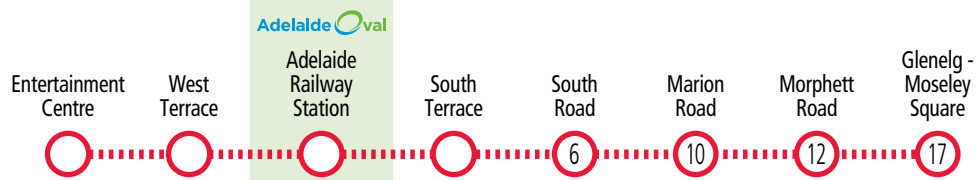

MAC FOOTY EXPRESS trams Entertainment Centre to Adelaide Oval & Glenelg

2.50pm GAME TIME (continued)								
PM	4.30	4.37	4.41	4.56	5.06	5.10	5.14	5.22
	4.45	4.52	4.56	5.11	5.21	5.25	5.29	5.37
	5.00	5.07	5.11	5.26	5.36	5.40	5.44	5.52
	5.15	5.22	5.26	5.41	5.51	5.55	5.59	6.07
	5.20	5.27	5.31	5.46	5.56	6.00	6.04	6.12
	5.25	5.32	5.36	5.51	6.01	6.05	6.09	6.17
	5.30	5.37	5.41	5.56	6.06	6.10	6.14	6.22
	5.35	5.42	5.46	6.01	6.11	6.15	6.19	6.27
	5.40	5.47	5.51	6.06	6.16	6.20	6.24	6.32
	5.45	5.52	5.56	6.11	6.21	6.25	6.29	6.37
	5.50	5.57	6.01	6.16	6.26	6.30	6.34	6.42
	5.55	6.02	6.06	6.21	6.31	6.35	6.39	6.47
	6.00	6.07	6.11	6.26	6.36	6.40	6.44	6.52
	6.05	6.12	6.16	6.31	6.41	6.45	6.49	6.57
	6.10	6.17	6.21	6.36	6.46	6.50	6.54	7.02
	6.15	6.22	6.26	6.41	6.51	6.55	6.59	7.07
	6.20	6.27	6.31	6.46	6.56	7.00	7.04	7.12
	6.25	6.32	6.36	6.51	7.01	7.05	7.09	7.17
	6.30	6.37	6.41	6.56	7.06	7.10	7.14	7.22
	6.45	6.52	6.56	7.11	7.21	7.25	7.29	7.37
	7.00	7.07	7.11	7.26	7.36	7.40	7.44	7.52
	7.15	7.22	7.26	7.41	7.51	7.55	7.59	8.07
	7.30	7.37	7.41	7.56	8.06	8.10	8.14	8.22
	7.45	7.52	7.56	8.11	8.21	8.25	8.29	8.37
	8.00	8.07	8.11	8.26	8.36	8.40	8.44	8.52
	8.15	8.22	8.26	8.41	8.51	8.55	8.59	9.07
	8.30	8.37	8.41	8.56	9.06	9.10	9.14	9.22
	8.50	8.57	9.01	9.12	9.22	9.27	9.30	9.38
	9.10	9.17	9.21	9.32	9.42	9.47	9.50	9.58
	9.30	9.37	9.41	9.52	10.02	10.07	10.10	10.18
	9.50	9.57	10.01	10.12	10.22	10.27	10.30	10.38
	10.10	10.17	10.21	10.32	10.42	10.47	10.50	10.58
	10.30	10.37	10.41	10.52	11.02	11.07	11.10	11.18
	10.50	10.57	11.01	11.12	11.22	11.27	11.30	11.38
	11.10	11.17	11.21	11.32	11.42	11.47	11.50	11.58
	11.30	11.37	11.41	11.52	12.02	12.07	12.10	12.18
	11.50	11.57	12.01	12.12	12.22	12.27	12.30	12.38
AM	12.10	12.17	12.21	12.32	12.42	12.47	12.50	12.58
	12.30	12.37	12.41	12.52	1.02	1.07	1.10	1.18

- ⚠ Last **MAC FOOTY EXPRESS** trams depart approximately 1 hour after final siren.
- 🕒 After the game trams will be operating every 5 minutes for 1 hour, then every 15 or 20 minutes.