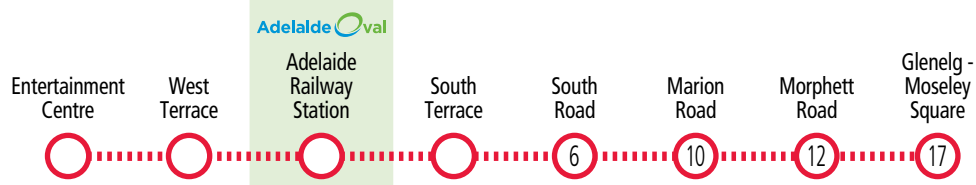

MAC FOOTY EXPRESS trams Entertainment Centre to Adelaide Oval & Glenelg

7.20pm GAME TIME								
AM	Entertainment Centre	West Terrace	Adelaide Railway Station	South Terrace	South Road	Marion Road	Morphett Road	Glenelg - Moseley Square
-	-	-	-	-	-	-	5.01*	5.08
-	-	-	-	-	-	-	5.21*	5.28
-	-	-	-	-	-	-	5.36*	5.43
-	-	-	-	-	-	-	5.51*	5.58
-	-	-	-	-	-	-	6.01*	6.08
-	-	-	-	-	-	-	6.11*	6.18
-	-	-	-	-	-	-	6.21*	6.28
5.45	5.52	5.56	6.07	6.17	6.22	6.25	6.41*	6.48
6.05	6.12	6.16	6.27	6.37	6.42	6.45	6.45	6.53
-	-	-	-	-	-	-	7.01*	7.08
6.25	6.32	6.36	6.47	6.57	7.02	7.05	7.05	7.13
-	-	-	-	-	-	-	7.16*	7.23
-	-	-	-	-	-	-	7.18*	7.25
6.40	6.47	6.51	7.04	7.14	7.19	7.22	7.22	7.30
-	-	-	-	-	-	-	7.26*	7.33
-	-	-	-	-	-	-	7.33*	7.40
6.55	7.02	7.06	7.19	7.29	7.34	7.37	7.37	7.45
-	-	-	-	-	-	-	7.41*	7.48
7.05	7.12	7.16	7.29	7.39	7.44	7.47	7.47	7.55
-	-	-	-	-	-	-	7.51*	7.58
7.15	7.22	7.26	7.39	7.49	7.54	7.57	7.57	8.05
-	-	-	-	-	-	-	8.01*	8.08
7.25	7.32	7.36	7.49	7.59	8.04	8.07	8.07	8.15
-	-	-	-	-	-	-	8.11*	8.18
7.40	7.47	7.51	8.06	8.16	8.20	8.24	8.24	8.32
7.50	7.57	8.01	8.16	8.26	8.30	8.34	8.34	8.42
8.00	8.07	8.11	8.26	8.36	8.40	8.44	8.44	8.52
8.10	8.17	8.21	8.36	8.46	8.50	8.54	8.54	9.02
8.20	8.27	8.31	8.46	8.56	9.00	9.04	9.04	9.12
8.25	8.32	8.36	8.51	9.01	9.05	9.09	9.09	9.17
8.30	8.37	8.41	8.56	9.06	9.10	9.14	9.14	9.22
8.35	8.42	8.46	9.01	9.11	9.15	9.19	9.19	9.27
8.40	8.47	8.51	9.06	9.16	9.20	9.24	9.24	9.32
8.45	8.52	8.56	9.11	9.21	9.25	9.29	9.29	9.37
8.50	8.57	9.01	9.16	9.26	9.30	9.34	9.34	9.42
8.55	9.02	9.06	9.21	9.31	9.35	9.39	9.39	9.47
9.00	9.07	9.11	9.26	9.36	9.40	9.44	9.44	9.52
9.05	9.12	9.16	9.31	9.41	9.45	9.49	9.49	9.57
9.10	9.17	9.21	9.36	9.46	9.50	9.54	9.54	10.02
9.15	9.22	9.26	9.41	9.51	9.55	9.59	9.59	10.07
9.20	9.27	9.31	9.46	9.56	10.00	10.04	10.04	10.12
9.30	9.37	9.41	9.56	10.06	10.10	10.14	10.14	10.22
9.40	9.47	9.51	10.06	10.16	10.20	10.24	10.24	10.32
9.50	9.57	10.01	10.16	10.26	10.30	10.34	10.34	10.42
10.00	10.07	10.11	10.26	10.36	10.40	10.44	10.44	10.52
10.10	10.17	10.21	10.36	10.46	10.50	10.54	10.54	11.02
10.20	10.27	10.31	10.46	10.56	11.00	11.04	11.04	11.12
10.30	10.37	10.41	10.56	11.06	11.10	11.14	11.14	11.22
10.40	10.47	10.51	11.06	11.16	11.20	11.24	11.24	11.32
10.50	10.57	11.01	11.16	11.26	11.30	11.34	11.34	11.42
11.00	11.07	11.11	11.26	11.36	11.40	11.44	11.44	11.52
11.10	11.17	11.21	11.36	11.46	11.50	11.54	11.54	12.02
11.20	11.27	11.31	11.46	11.56	12.00	12.04	12.04	12.12
11.30	11.37	11.41	11.56	12.06	12.10	12.14	12.14	12.22
11.40	11.47	11.51	12.06	12.16	12.20	12.24	12.24	12.32
11.50	11.57	12.01	12.16	12.26	12.30	12.34	12.34	12.42

! * Tram departs stop 13 Glengowrie at the time shown.

! Last **MAC FOOTY EXPRESS** trams depart approximately 1 hour after final siren.

! After the game trams will be operating every 5 minutes for 1 hour, then every 15 or 20 minutes.

i Timetable continues to next page →