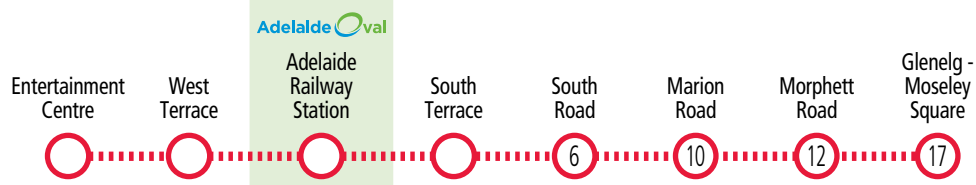

MAC FOOTY EXPRESS trams Entertainment Centre to Adelaide Oval & Glenelg

7.10pm GAME TIME (continued)

PM	Entertainment Centre	West Terrace	Adelaide Railway Station	South Terrace	South Road	Marion Road	Morphett Road	Glenelg - Moseley Square
4.20	4.27	4.31	4.46	4.56	5.00	5.04	5.12	
4.30	4.37	4.41	4.56	5.06	5.10	5.14	5.22	
4.40	4.47	4.51	5.06	5.16	5.20	5.24	5.32	
4.50	4.57	5.01	5.16	5.26	5.30	5.34	5.42	
5.00	5.07	5.11	5.26	5.36	5.40	5.44	5.52	
5.10	5.17	5.21	5.36	5.46	5.50	5.54	6.02	
5.20	5.27	5.31	5.46	5.56	6.00	6.04	6.12	
5.30	5.37	5.41	5.56	6.06	6.10	6.14	6.22	
5.40	5.47	5.51	6.06	6.16	6.20	6.24	6.32	
5.50	5.57	6.01	6.16	6.26	6.30	6.34	6.42	
6.00	6.07	6.11	6.26	6.36	6.40	6.44	6.52	
6.05	6.12	6.16	6.31	-	-	-	-	
6.10	6.17	6.21	6.36	-	-	-	-	
6.15	6.22	6.26	6.41	6.51	6.55	6.59	7.07	
6.20	6.27	6.31	6.46	-	-	-	-	
6.25	6.32	6.36	6.51	-	-	-	-	
6.30	6.37	6.41	6.56	7.06	7.10	7.14	7.22	
6.35	6.42	6.46	7.01	-	-	-	-	
6.40	6.47	6.51	7.06	-	-	-	-	
6.45	6.52	6.56	7.11	7.21	7.25	7.29	7.37	
6.50	6.57	7.01	7.16	-	-	-	-	
6.55	7.02	7.06	7.21	-	-	-	-	
7.00	7.07	7.11	7.26	7.36	7.40	7.44	7.52	
7.05	7.12	7.16	7.31	-	-	-	-	
7.10	7.17	7.21	7.36	-	-	-	-	
7.15	7.22	7.26	7.41	7.51	7.55	7.59	8.07	
7.20	7.27	7.31	7.46	-	-	-	-	
7.30	7.37	7.41	7.56	8.06	8.10	8.14	8.22	
7.45	7.52	7.56	8.11	8.21	8.25	8.29	8.37	
8.00	8.07	8.11	8.26	8.36	8.40	8.44	8.52	
8.15	8.22	8.26	8.41	8.51	8.55	8.59	9.07	
8.30	8.37	8.41	8.56	9.06	9.10	9.14	9.22	
8.50	8.57	9.01	9.12	9.22	9.27	9.30	9.38	
9.10	9.17	9.21	9.32	9.42	9.47	9.50	9.58	
9.30	9.37	9.41	9.52	10.02	10.07	10.10	10.18	
9.50	9.57	10.01	10.12	10.22	10.27	10.30	10.38	
9.55	10.02	10.06	10.17	10.27	10.32	10.35	10.43	
10.00	10.07	10.11	10.22	10.32	10.37	10.40	10.48	
10.05	10.12	10.16	10.27	10.37	10.42	10.45	10.53	
10.10	10.17	10.21	10.32	10.42	10.47	10.50	10.58	
10.15	10.22	10.26	10.37	10.47	10.52	10.55	11.03	
10.20	10.27	10.31	10.42	10.52	10.57	11.00	11.08	
10.25	10.32	10.36	10.47	10.57	11.02	11.05	11.13	
10.30	10.37	10.41	10.52	11.02	11.07	11.10	11.18	
10.35	10.42	10.46	10.57	11.07	11.12	11.15	11.23	
10.40	10.47	10.51	11.02	11.12	11.17	11.20	11.28	
10.45	10.52	10.56	11.07	11.17	11.22	11.25	11.33	
10.50	10.57	11.01	11.12	11.22	11.27	11.30	11.38	
10.55	11.02	11.06	11.17	11.27	11.32	11.35	11.43	
11.00	11.07	11.11	11.22	11.32	11.37	11.40	11.48	
11.05	11.12	11.16	11.27	11.37	11.42	11.45	11.53	
11.10	11.17	11.21	11.32	11.42	11.47	11.50	11.58	
11.30	11.37	11.41	11.52	12.02	12.07	12.10	12.18	
11.50	11.57	12.01	12.12	12.22	12.27	12.30	12.38	
AM	12.10	12.17	12.21	12.32	12.42	12.47	12.58	
	12.30	12.37	12.41	12.52	1.02	1.07	1.18	

10 minute frequency to get you to the game!

5 minute frequency to get you to the game!

! Last **MAC FOOTY EXPRESS** trams depart approximately 1 hour after final siren.

! After the game trams will be operating every 5 minutes for 1 hour, then every 15 or 20 minutes.