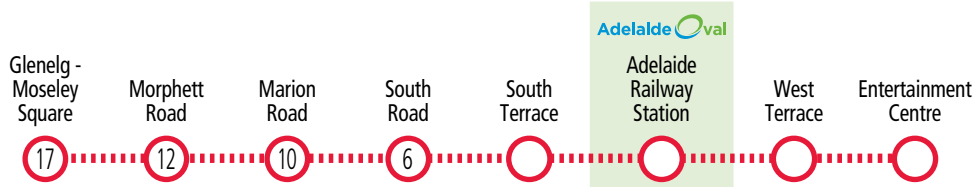

10 minute frequency to get you to the game!

5 minute frequency to get you to the game!

! Last **MAC FOOTY EXPRESS** trams depart approximately 1 hour after final siren.

! After the game trams will be operating every 5 minutes for 1 hour, then every 15 or 20 minutes.

# MAC FOOTY EXPRESS trams Glenelg to Adelaide Oval & Entertainment Centre