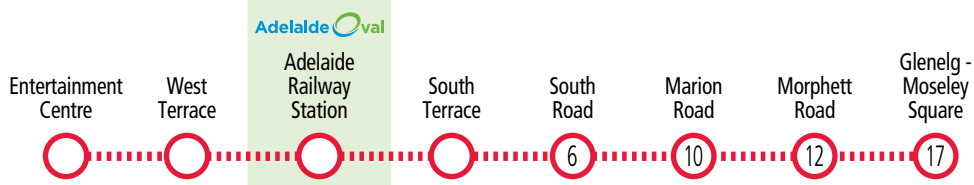

MAC FOOTY EXPRESS trams Entertainment Centre to Adelaide Oval & Glenelg

7.20pm GAME TIME (continued)								
PM	Entertainment Centre	West Terrace	Adelaide Railway Station	South Terrace	South Road	Marion Road	Morphett Road	Glenelg - Moseley Square
12.00	12.07	12.11	12.26	12.36	12.40	12.44	12.52	
12.10	12.17	12.21	12.36	12.46	12.50	12.54	1.02	
12.20	12.27	12.31	12.46	12.56	1.00	1.04	1.12	
12.30	12.37	12.41	12.56	1.06	1.10	1.14	1.22	
12.40	12.47	12.51	1.06	1.16	1.20	1.24	1.32	
12.50	12.57	1.01	1.16	1.26	1.30	1.34	1.42	
1.00	1.07	1.11	1.26	1.36	1.40	1.44	1.52	
1.10	1.17	1.21	1.36	1.46	1.50	1.54	2.02	
1.20	1.27	1.31	1.46	1.56	2.00	2.04	2.12	
1.30	1.37	1.41	1.56	2.06	2.10	2.14	2.22	
1.40	1.47	1.51	2.06	2.16	2.20	2.24	2.32	
1.50	1.57	2.01	2.16	2.26	2.30	2.34	2.42	
2.00	2.07	2.11	2.26	2.36	2.40	2.44	2.52	
2.10	2.17	2.21	2.36	2.46	2.50	2.54	3.02	
2.20	2.27	2.31	2.46	2.56	3.00	3.04	3.12	
2.30	2.37	2.41	2.56	3.06	3.10	3.14	3.22	
2.40	2.47	2.51	3.06	3.16	3.20	3.24	3.32	
2.50	2.57	3.01	3.16	3.26	3.30	3.34	3.42	
3.00	3.07	3.11	3.26	3.36	3.40	3.44	3.52	
3.10	3.17	3.21	3.36	3.46	3.50	3.54	4.02	
3.20	3.27	3.31	3.46	3.56	4.00	4.04	4.12	
3.30	3.37	3.41	3.56	4.06	4.10	4.14	4.22	
3.40	3.47	3.51	4.06	4.16	4.20	4.24	4.32	
3.50	3.57	4.01	4.16	4.26	4.30	4.34	4.42	
4.00	4.07	4.11	4.26	4.36	4.40	4.44	4.52	
4.10	4.17	4.21	4.36	4.46	4.50	4.54	5.02	
4.20	4.27	4.31	4.46	4.56	5.00	5.04	5.12	
4.30	4.37	4.40	4.54	5.04	5.08	5.12	5.20	
4.35	4.42	4.45	4.59	5.09	5.13	5.17	5.25	
4.40	4.47	4.50	5.04	5.14	5.18	5.22	5.30	
4.45	4.52	4.55	5.09	5.19	5.23	5.27	5.35	
4.50	4.57	5.00	5.14	5.24	5.28	5.32	5.40	
4.55	5.02	5.05	5.19	5.29	5.33	5.37	5.45	
5.00	5.07	5.10	5.24	5.34	5.38	5.42	5.50	
5.05	5.12	5.15	5.29	5.39	5.43	5.47	5.55	
5.10	5.17	5.20	5.34	5.44	5.48	5.52	6.00	
5.15	5.22	5.25	5.39	5.49	5.53	5.57	6.05	
5.20	5.27	5.30	5.44	5.54	5.58	6.02	6.10	
5.25	5.32	5.35	5.49	5.59	6.03	6.07	6.15	
5.30	5.37	5.41	5.54	6.04	6.08	6.12	6.20	
5.40	5.47	5.51	6.06	6.16	6.20	6.24	6.32	
5.50	5.57	6.01	6.16	6.26	6.30	6.34	6.42	
6.00	6.07	6.11	6.26	6.36	6.40	6.44	6.52	
6.10	6.17	6.21	6.36	6.46	6.50	6.54	7.02	
6.15	6.22	6.26	6.41	-	-	-	-	
6.20	6.27	6.31	6.46	6.56	7.00	7.04	7.12	
6.25	6.32	6.36	6.51	-	-	-	-	
6.30	6.37	6.41	6.56	7.06	7.10	7.14	7.22	
6.35	6.42	6.46	7.01	-	-	-	-	
6.40	6.47	6.51	7.06	-	-	-	-	
6.45	6.52	6.56	7.11	7.21	7.25	7.29	7.37	
6.50	6.57	7.01	7.16	-	-	-	-	
6.55	7.02	7.06	7.21	-	-	-	-	
7.00	7.07	7.11	7.26	7.36	7.40	7.44	7.52	
7.05	7.12	7.16	7.31	-	-	-	-	
7.10	7.17	7.21	7.36	-	-	-	-	
7.15	7.22	7.26	7.41	7.51	7.55	7.59	8.07	

10 minute frequency to get you to the game!

5 minute frequency to get you to the game!

10 minute frequency to get you to the game!

5 minute frequency to get you to the game!

! Last **MAC FOOTY EXPRESS** trams depart approximately 1 hour after final siren.
After the game trams will be operating every 5 minutes for 1 hour, then every 15 or 20 minutes.