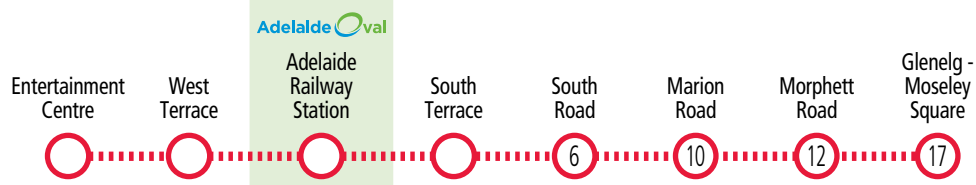

MAC FOOTY EXPRESS trams Entertainment Centre to Adelaide Oval & Glenelg

1.40pm GAME TIME (continued)								
	Entertainment Centre	West Terrace	Adelaide Railway Station	South Terrace	South Road	Marion Road	Morphett Road	Glenelg - Moseley Square
PM	2.50	2.57	3.01	3.16	3.26	3.30	3.34	3.42
	3.00	3.07	3.11	3.26	3.36	3.40	3.44	3.52
	3.10	3.17	3.21	3.36	3.46	3.50	3.54	4.02
	3.20	3.27	3.31	3.46	3.56	4.00	4.04	4.12
	3.30	3.37	3.41	3.56	4.06	4.10	4.14	4.22
	3.40	3.47	3.51	4.06	4.16	4.20	4.24	4.32
	3.50	3.57	4.01	4.16	4.26	4.30	4.34	4.42
	4.00	4.07	4.11	4.26	4.36	4.40	4.44	4.52
	4.10	4.17	4.21	4.36	4.46	4.50	4.54	5.02
	4.15	4.22	4.26	4.41	4.51	4.55	4.59	5.07
	4.20	4.27	4.31	4.46	4.56	5.00	5.04	5.12
	4.25	4.32	4.36	4.51	5.01	5.05	5.09	5.17
	4.30	4.37	4.41	4.56	5.06	5.10	5.14	5.22
	4.35	4.42	4.46	5.01	5.11	5.15	5.19	5.27
	4.40	4.47	4.51	5.06	5.16	5.20	5.24	5.32
	4.45	4.52	4.56	5.11	5.21	5.25	5.29	5.37
	4.50	4.57	5.01	5.16	5.26	5.30	5.34	5.42
	4.55	5.02	5.06	5.21	5.31	5.35	5.39	5.47
	5.00	5.07	5.11	5.26	5.36	5.40	5.44	5.52
	5.05	5.12	5.16	5.31	5.41	5.45	5.49	5.57
	5.10	5.17	5.21	5.36	5.46	5.50	5.54	6.02
	5.15	5.22	5.26	5.41	5.51	5.55	5.59	6.07
	5.20	5.27	5.31	5.46	5.56	6.00	6.04	6.12
	5.30	5.37	5.41	5.56	6.06	6.10	6.14	6.22
	5.45	5.52	5.56	6.11	6.21	6.25	6.29	6.37
	6.00	6.07	6.11	6.26	6.36	6.40	6.44	6.52
	6.15	6.22	6.26	6.41	6.51	6.55	6.59	7.07
	6.30	6.37	6.41	6.56	7.06	7.10	7.14	7.22
	6.45	6.52	6.56	7.11	7.21	7.25	7.29	7.37
	7.00	7.07	7.11	7.26	7.36	7.40	7.44	7.52
7.15	7.22	7.26	7.41	7.51	7.55	7.59	8.07	
7.30	7.37	7.41	7.56	8.06	8.10	8.14	8.22	
7.45	7.52	7.56	8.11	8.21	8.25	8.29	8.37	
8.00	8.07	8.11	8.26	8.36	8.40	8.44	8.52	
8.15	8.22	8.26	8.41	8.51	8.55	8.59	9.07	
8.30	8.37	8.41	8.56	9.06	9.10	9.14	9.22	
8.50	8.57	9.01	9.12	9.22	9.27	9.30	9.38	
9.30	9.37	9.41	9.52	10.02	10.07	10.10	10.18	
9.50	9.57	10.01	10.12	10.22	10.27	10.30	10.38	
10.10	10.17	10.21	10.32	10.42	10.47	10.50	10.58	
10.30	10.37	10.41	10.52	11.02	11.07	11.10	11.18	
10.50	10.57	11.01	11.12	11.22	11.27	11.30	11.38	
11.10	11.17	11.21	11.32	11.42	11.47	11.50	11.58	
11.30	11.37	11.41	11.52	12.02	12.07	12.10	12.18	
11.50	11.57	12.01	12.12	12.22	12.27	12.30	12.38	
AM	12.10	12.17	12.21	12.32	12.42	12.47	12.50	12.58
	12.30	12.37	12.41	12.52	1.02	1.07	1.10	1.18

⚠ Last **MAC FOOTY EXPRESS** trams depart approximately 1 hour after final siren.

🕒 After the game trams will be operating every 5 minutes for 1 hour, then every 15 or 20 minutes.