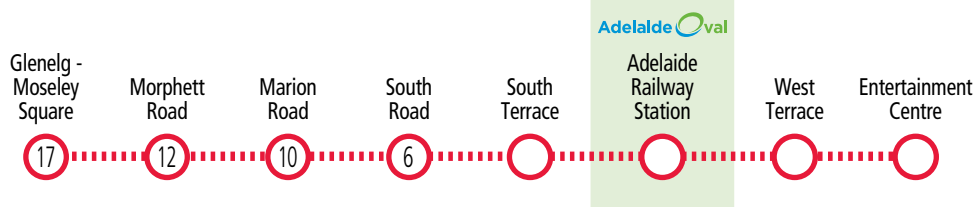

MAC FOOTY EXPRESS trams Glenelg to Adelaide Oval & Entertainment Centre

4.10pm GAME TIME (continued)								
PM	5.15	5.23	5.26	5.31	5.41	5.55	5.59	6.07
	5.30	5.38	5.41	5.46	5.56	6.10	6.14	6.22
	-	5.43	5.46	5.51	6.01	6.15	6.19	6.27
	-	5.48	5.51	5.56	6.06	6.20	6.24	6.32
	5.45	5.53	5.56	6.01	6.11	6.25	6.29	6.37
	-	5.58	6.01	6.06	6.16	6.30	6.34	6.42
	-	6.03	6.06	6.11	6.21	6.35	6.39	6.47
	6.00	6.08	6.11	6.16	6.26	6.40	6.44	6.52
	-	6.13	6.16	6.21	6.31	6.45	6.49	6.57
	-	6.18	6.21	6.26	6.36	6.50	6.54	7.02
	6.15	6.23	6.26	6.31	6.41	6.55	6.59	7.07
	-	6.28	6.31	6.36	6.46	7.00	7.04	7.12
	-	6.33	6.36	6.41	6.51	7.05	7.09	7.17
	6.30	6.38	6.41	6.46	6.56	7.10	7.14	7.22
	-	6.43	6.46	6.51	7.01	7.15	7.19	7.27
	-	6.48	6.51	6.56	7.06	7.20	7.24	7.32
	6.45	6.53	6.56	7.01	7.11	7.25	7.29	7.37
	7.00	7.08	7.11	7.16	7.26	7.40	7.44	7.52
	7.15	7.23	7.26	7.31	7.41	7.55	7.59	8.07
	7.30	7.38	7.41	7.46	7.56	8.10	8.14	8.22
	7.50	7.58	8.01	8.06	8.16	8.28	8.31	8.38
	8.10	8.18	8.21	8.26	8.36	8.48	8.51	8.58
	8.30	8.38	8.41	8.46	8.56	9.08	9.11	9.18
	8.50	8.58	9.01	9.06	9.16	9.28	9.31	9.38
	9.10	9.18	9.21	9.26	9.36	9.48	9.51	9.58
	9.30	9.38	9.41	9.46	9.56	10.08	10.11	10.18
	9.50	9.58	10.01	10.06	10.16	10.28	10.31	10.38
	10.10	10.18	10.21	10.26	10.36	10.48	10.51	10.58
	10.30	10.38	10.41	10.46	10.56	11.08	11.11	11.18
	10.50	10.58	11.01	11.06	11.16	11.28	11.31	11.38
	11.10	11.18	11.21	11.26	11.36	11.48	11.51	11.58
	11.30	11.38	11.41	11.46	11.56	12.08	12.11	12.18

- ⚠ Last **MAC FOOTY EXPRESS** trams depart approximately 1 hour after final siren.
- 🕒 After the game trams will be operating every 5 minutes for 1 hour, then every 15 or 20 minutes.