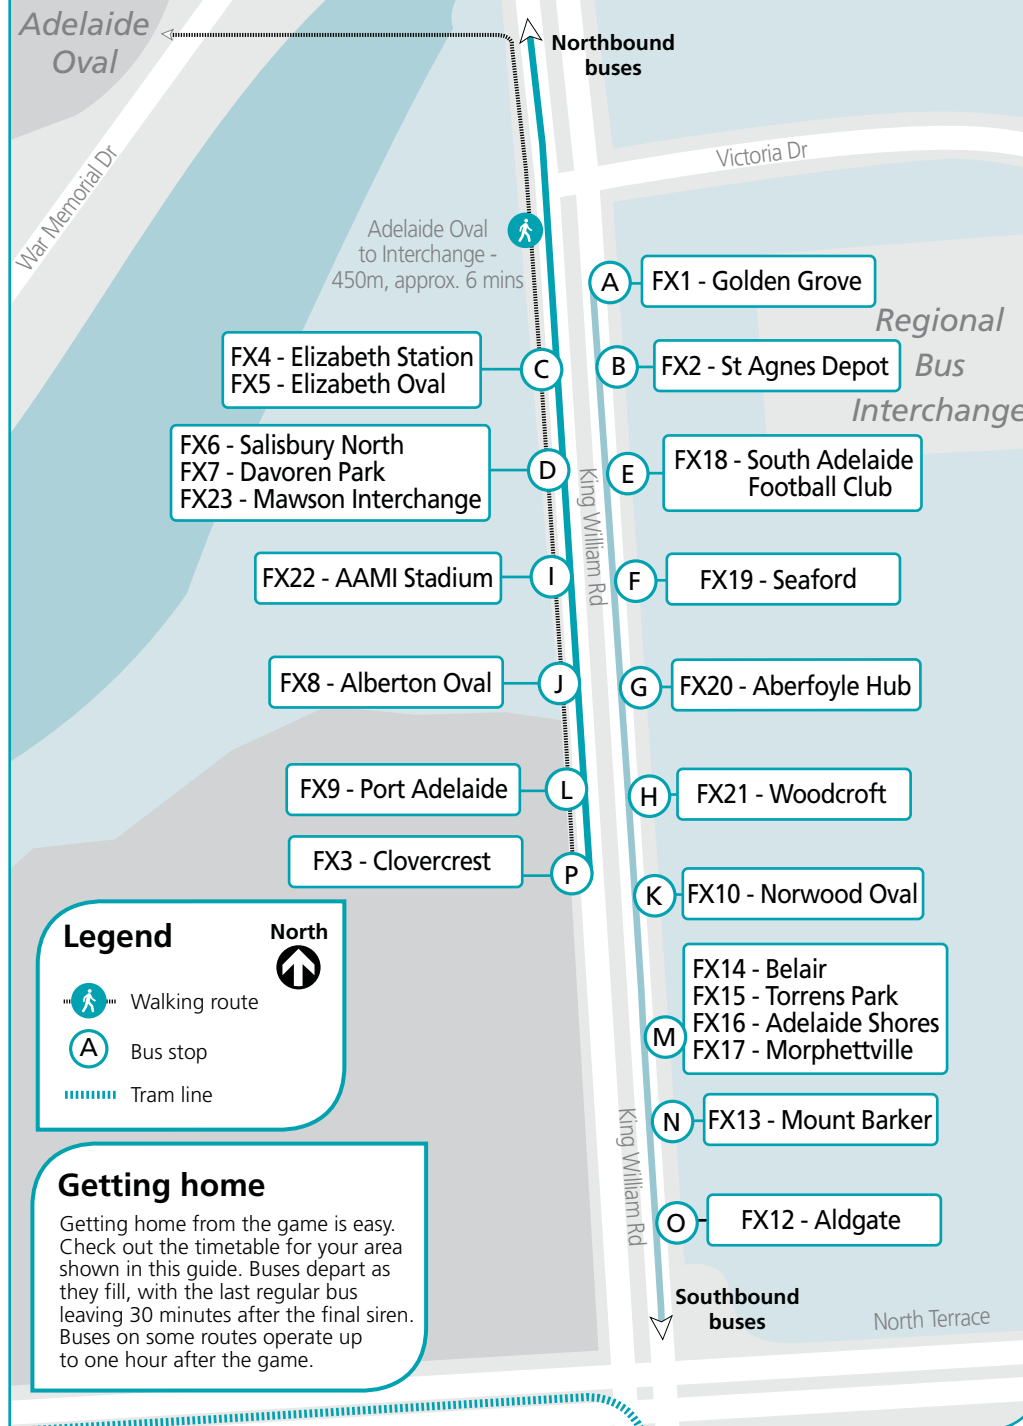

FX1 - FX23

All services to Adelaide Oval

Port Adelaide

vs.

Melbourne AFL Round 24

Sunday 4 September 2011

Game time: 2.40pm

Round 24 will be held at Adelaide Oval.

SA Lotteries Footy Express bus services will travel via the normal route & then express from the last stop to Adelaide Oval.

Getting home will be easy. Buses will depart the bus interchange on King William Road. See the interchange map inside.

prizes to players | profits to hospitals
support for sport

Adelaide Oval Round 24 Interchange Map (King William Rd)

Route descriptions

- FX1** Golden Grove Village to Adelaide Oval
- FX2** St Agnes Depot to Adelaide Oval
- FX3** Clovercrest Centre Interchange to Adelaide Oval via Adelaide O-Bahn
- FX4** Elizabeth Station to Adelaide Oval via Brahma Lodge
- FX5** Elizabeth Oval to Adelaide Oval
- FX6** Salisbury North Football Club to Adelaide Oval
- FX7** Davoren Park to Adelaide Oval
- FX8** Alberton Oval to Adelaide Oval
- FX9** Port Adelaide to Adelaide Oval
- FX10** Norwood Oval to Adelaide Oval
- FX12** Aldgate to Adelaide Oval
- FX13** Mt Barker to Adelaide Oval
- FX14** Belair to Adelaide Oval
- FX15** Torrens Park to Adelaide Oval
- FX16** Adelaide Shores to Adelaide Oval
- FX17** Morphettville Depot to Adelaide Oval
- FX18** South Adelaide Football Club to Adelaide Oval
- FX19** Seaford Centre Interchange to Adelaide Oval
- FX20** Aberfoyle Hub to Adelaide Oval
- FX21** Woodcroft Community Centre to Adelaide Oval
- FX22** AAMI Stadium to Adelaide Oval
- FX23** Mawson Interchange to Adelaide Oval

Getting Home

Last bus departs 1 hour after the final siren.

*On northern side of Sturt Road for Club Marion.

FX19, FX20, FX21

Footy Express
Southern Suburbs

FX19 Seaford Centre Interchange to Adelaide Oval via Hallett Cove, Brighton Railway Station & Glenelg Oval