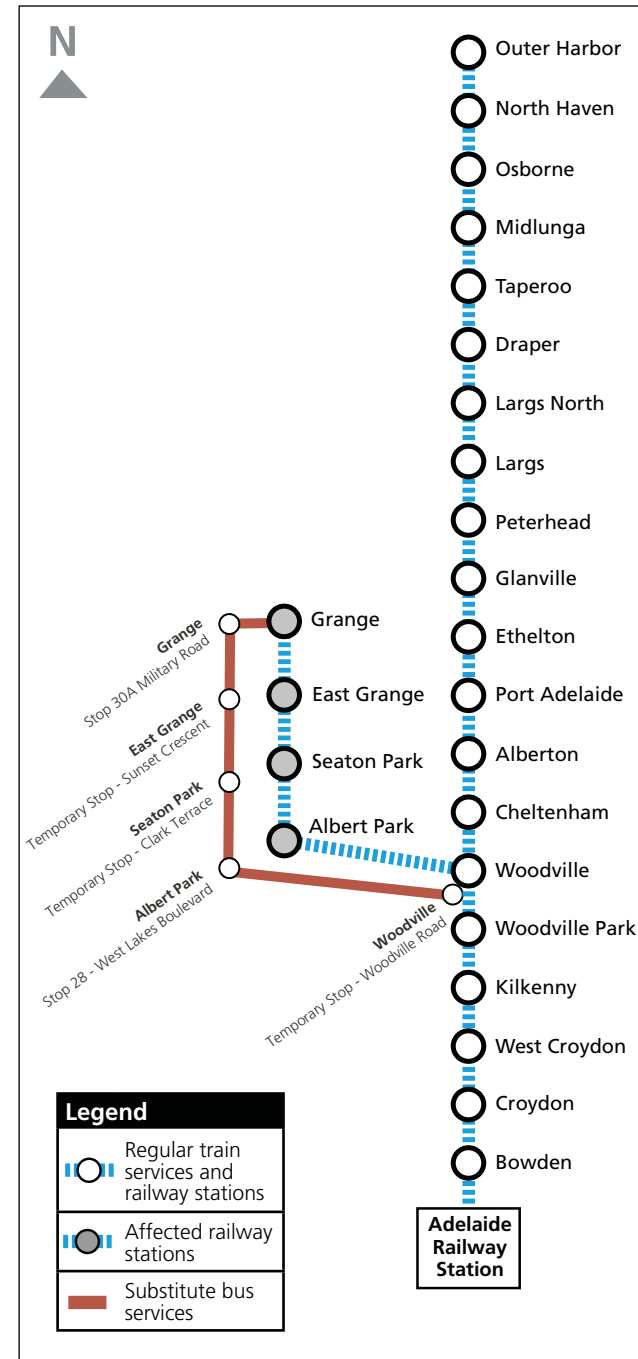

Getting off the bus

Red buttons are located on the poles throughout most Adelaide Metro buses. Press this button to notify the driver that you wish to get off at the next stop.

Accessible transport

All substitute bus services will be fully accessible.

Substitute bus route

Grange to Woodville

From stop 30A Military Road (Grange Station) via Military Road, Jetty Street, Sunset Crescent (East Grange Station), Frederick Road, Trimmer Parade, Tapleys Hill Road, Clark Terrace (Seaton Park Station), West Lakes Boulevard (Albert Park Station), Port Road and Woodville Road, terminating at the temporary stop on the west side of Woodville Road just south of Woodville Station.