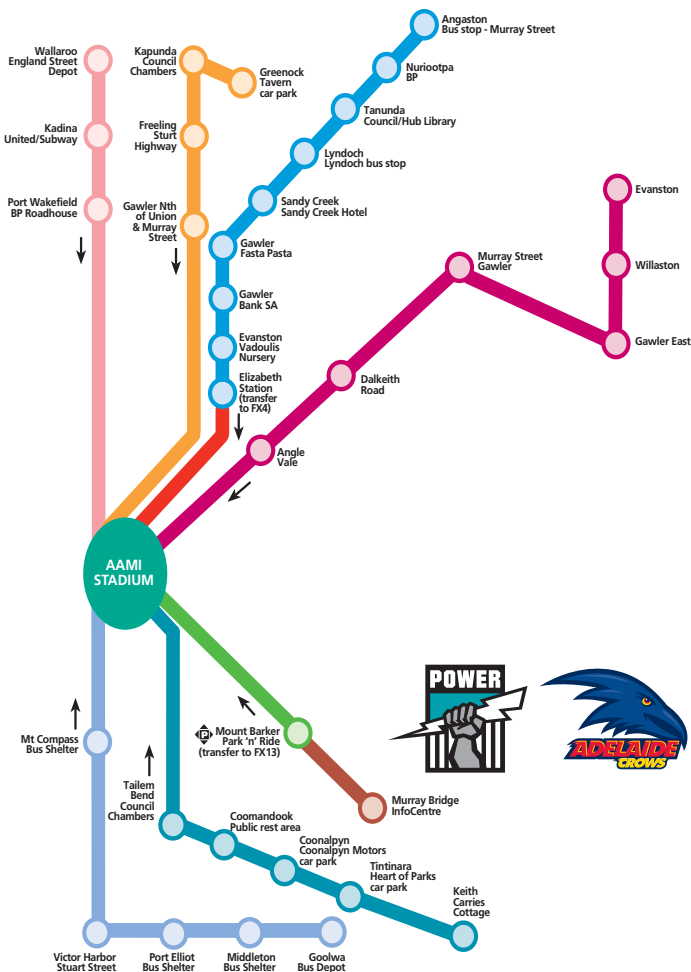

CROWS GAMES ONLY

Game Time	12.40	2.40	4.10	7.10	8.10
Wallaroo England Street Depot	9.00	10.30	12.30	3.30	4.30
Kadina United/Subway	9.10	10.40	12.40	3.40	4.40
Port Wakefield BP Roadhouse	9.40	11.10	1.10	4.10	5.10
AAMI Stadium	Express to AAMI Stadium from Port Wakefield				

All passengers travelling on the return journey will be asked to present their valid ticket.

Regional POWER AND CROWS GAMES

POWER AND CROWS GAMES

FARES APPLY TO ALL REGIONAL SERVICES

Please note: map not to scale

LEGEND	
	Link SA Barossa Valley bus route
	Coorong Coaches bus route
	Nicholls Bus and Coach bus route
	Goolwa Bus and Coach bus route
	Link SA Murray Bridge bus route
	Yorke Peninsula Coaches bus route
	Harris Coaches bus route
	Express to AAMI Stadium
	Footy Express bus stops

Angaston, Nuriootpa, Tanunda, Lyndoch, Sandy Creek and Gawler → to AAMI Stadium via Evanston and Elizabeth

Game Time	12.40	2.40	4.10	7.10	8.10
Angaston bus stop - Murray Street	9.25	11.25	12.55	3.55	4.55
Nuriootpa BP	9.35	11.35	1.05	4.05	5.05
Tanunda Council Hub/Library	9.45	11.45	1.15	4.15	5.15
Lyndoch bus stop	9.55	11.55	1.25	4.25	5.25
Sandy Creek Hotel	10.05	12.05	1.35	4.35	5.35
Gawler Fasta Pasta	10.15	12.15	1.45	4.45	5.45
Gawler Bank SA	10.20	12.20	1.50	4.50	5.50
Evanston Vadoulis Nursery	10.23	12.23	1.53	4.53	5.53
Elizabeth Station Zone C Transfer to FX4	10.35	12.35	2.05	5.05	6.05
Elizabeth Station Zone C Last FX4 Departs	10.50	12.50	2.20	5.20	6.20
AAMI Stadium	11.45	1.45	3.15	6.15	7.15