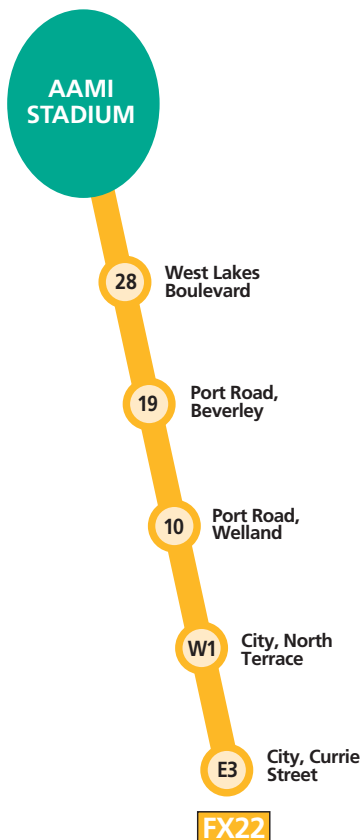

POWER AND CROWS GAMES

Contact details

METROPOLITAN

Torrens Transit Help Desk 8350 4433

Lines open 8 am - 4 pm Monday to Friday

- Outer North East
- East
- West
- Inner South
- City

SouthLink Help Desk 8186 2888

Lines open 8 am - 6 pm Monday to Friday

- Outer North
- Outer South

Transitplus Help Desk 8339 7544

Lines open 8.30 am - 5 pm Monday to Friday

- Hills

For information on fully accessible services or lost property please call the relevant number above.

LEGEND

- FX22 Bus Route
- Footy Express bus stops

REGIONAL (fares apply)

Barossa Valley (LinkSA)	8564 3022
Murray Bridge (LinkSA)	8532 2633
Coorong Coaches	8755 3307 or 8571 1208
Nicholls Bus and Coach	8562 8258
Yorke Peninsula Coaches	8821 2755
Harris Coaches	8522 2090
Goolwa Bus and Coach Pty Ltd	8555 2500

NEED A TAXI?

A taxi rank is located on Turner Drive adjacent to AAMI Stadium at West Lakes.

YELLOW CABS

Call 13 22 27 - 24 hours, 7 days a week

ADELAIDE INDEPENDENT TAXIS

Call 13 22 11 - 24 hours, 7 days a week

SUBURBAN TAXIS

Call 13 10 08 - 24 hours, 7 days a week

ACCESS CABS

Call 1300 360 940 - 24 hours, 7 days a week