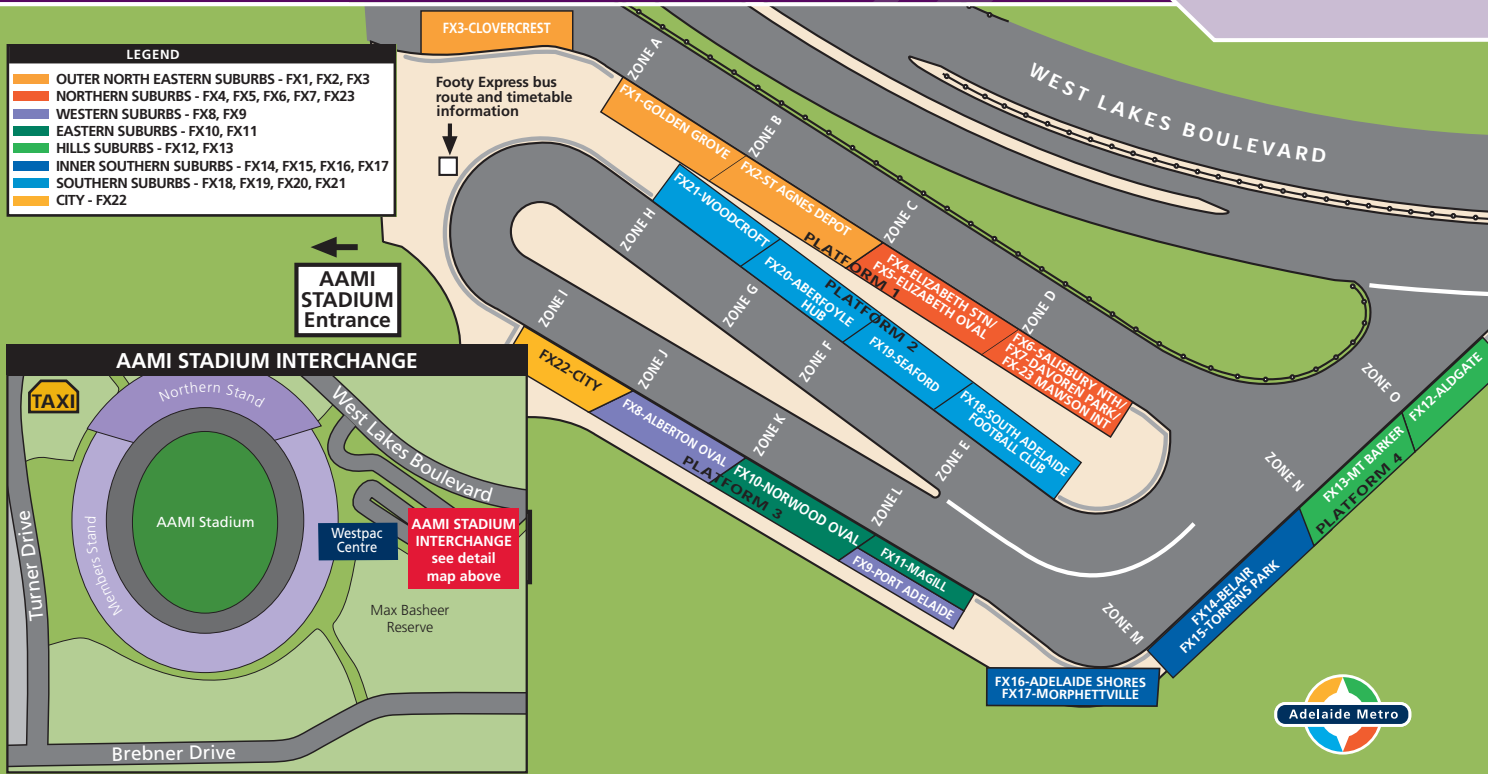

AAMI Stadium Interchange Map

2011 Fixtures and game times

Times subject to change by AFL. Check your most recent AFL fixture guide for game times on the day of travel or contact the SANFL on 8268 2088.

Round	Date	Match	Local Time	Round	Date	Match	Local Time
1	Sat 26 March	Adelaide Crows vs Hawthorn	7.10 pm	13	No Match	No Match at AAMI Stadium	No Match
2	Sat 2 April	Port Adelaide vs West Coast	2.40 pm	14	Sun 26 June	Port Adelaide vs North Melb.	4.10 pm
3	Sat 9 April	Adelaide Crows vs Fremantle	2.40 pm	15	Sat 2 July	Adelaide Crows vs Sydney	7.10 pm
4	Sat 16 April	Port Adelaide vs Adelaide Crows	7.10 pm	16	Sun 10 July	Port Adelaide vs St Kilda	2.40 pm
5	Sat 23 April	Port Adelaide vs Gold Coast	2.40 pm	17	Fri 15 July	Adelaide Crows vs Essendon	8.10 pm
6	Sat 30 April	Adelaide Crows vs St Kilda	7.10 pm	18	No Match	No Match at AAMI Stadium	No Match
7	Fri 6 May	Port Adelaide vs Hawthorn	8.10 pm	19	Sun 31 July	Adelaide Crows vs Port Adelaide	4.10 pm
8	Sat 14 May	Adelaide Crows vs Gold Coast	2.40 pm	20	Sat 6 August	Port Adelaide vs Collingwood	7.10 pm
9	Sat 21 May	Port Adelaide vs Fremantle	2.40 pm	21	Sun 14 August	Adelaide Crows vs Geelong	4.10 pm
10	Sun 29 May	Adelaide Crows vs Brisbane Lions	12.40 pm	22	Sun 21 August	Port Adelaide vs W. Bulldogs	2.40 pm
11	Sun 5 June	Port Adelaide vs Carlton	4.10 pm	23	Sun 28 August	Adelaide Crows vs Richmond	12.40 pm
12	Sat 11 June	Adelaide Crows vs West Coast	2.40 pm	24	TBC	Port Adelaide vs Melbourne	TBC